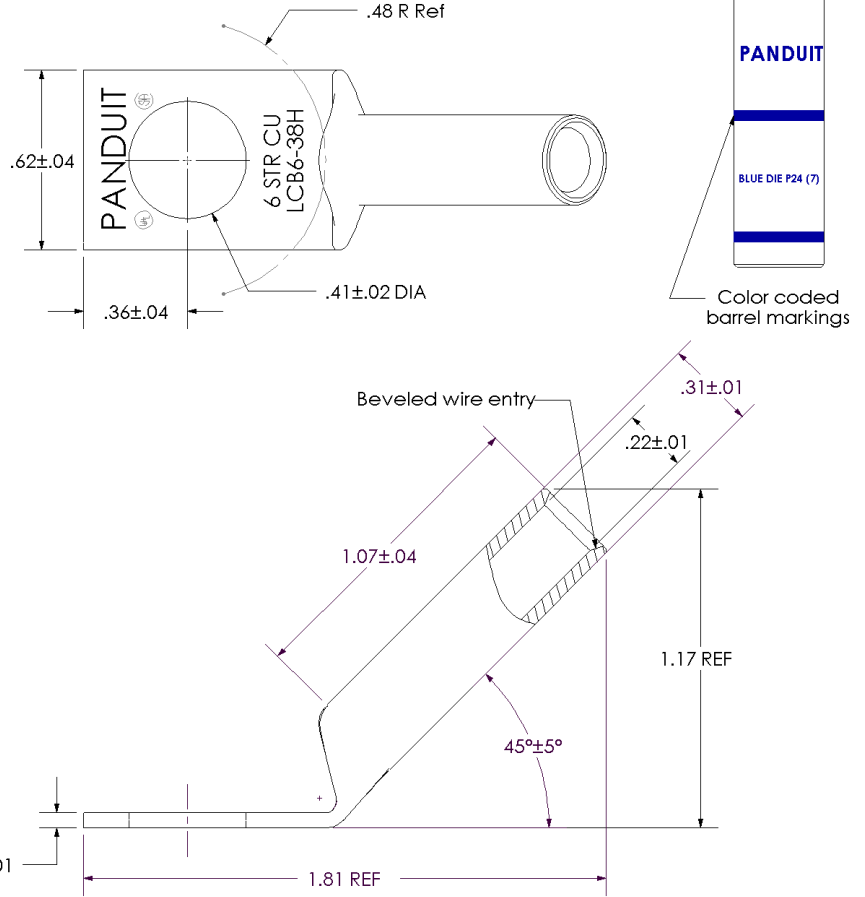

Excellent Integrated System Limited

Stocking Distributor

Click to view price, real time Inventory, Delivery & Lifecycle Information:

[Panduit](#)

[LCB6-38H-L](#)

For any questions, you can email us directly:

sales@integrated-circuit.com

THIS COPY IS PROVIDED ON A RESTRICTED BASIS AND IS NOT TO BE USED IN ANY WAY DETRIMENTAL TO THE INTERESTS OF PANDUIT CORP.

Material	High Conductivity Seamless Copper Tube
Plating	Electro-Tin
Wire Size	6 AWG
Wire Type	Stranded Copper; Class B: Compact, Compressed or Concentric, Class C: Concentric
Wire Strip Length	1-1/8 in.
Stud Size	3/8 in.
UL Listed Wire Connector	Yes, for applications up to 35kv. Consult cable manufacturer for voltage stress relief instructions with applications greater than 2000 volts.
UL Temperature Rating	90° C
C.S.A Certified Wire Connector	Yes
Panduit Color Code on Barrel	BLUE
Panduit Die Index No. on Barrel	P24
Alternate Industry Die Index No. () on Barrel	(7)

				PANDUIT CORP. TINLEY PARK, ILLINOIS	
				LCB6-38H-L	
00	12/02	SAB	DRL	RELEASED	10328
REV	DATE	BY	CHK	DESCRIPTION	ECN
					SCALE N/A
					DRAWING NO / CAD FILE
					LCB6-38H-CUST