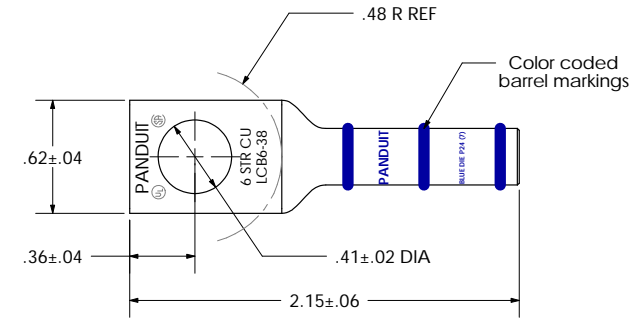

[sales@integrated-circuit.com](mailto:sales@integrated-circuit.com)

THIS COPY IS PROVIDED ON A RESTRICTED BASIS AND IS NOT TO BE USED IN ANY WAY DETRIMENTAL TO THE INTERESTS OF PANDUIT CORP.

Material	High Conductivity Seamless Copper Tube
Plating	Electro-Tin
Wire Size	6 AWG
Wire Type	Stranded Copper; Class B: Compact, Compressed or Concentric, Class C: Concentric
Wire Strip Length	1-1/4 in.
Stud Size	3/8 in.
UL Listed Wire Connector	Yes, for applications up to 35kv. Consult cable manufacturer for voltage stress relief instructions with applications greater than 2000 volts.
UL Temperature Rating	90° C
C.S.A Certified Wire Connector	Yes
Panduit Color Code on Barrel	BLUE
Panduit Die Index No. on Barrel	P24
Alternate Industry Die Index No. ( ) on Barrel	(7)

**PANDUIT CORP.** TINLEY PARK, ILLINOIS

LCB6-38-L  
Copper Lug - One-Hole, Long Barrel

01	10/06	DRL	DRL	REMOVED NAVY NO.	PC00570	SCALE	N/A	DRAWING NO / CAD FILE	LCB6-38-CUST
REV	DATE	BY	CHK	DESCRIPTION	ECN	SCALE		DRAWING NO / CAD FILE	