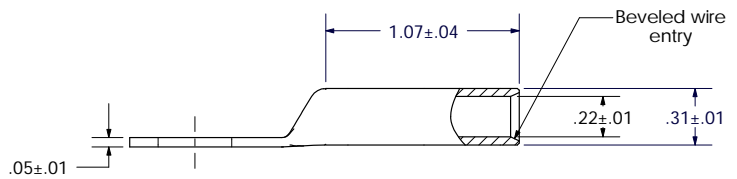

[sales@integrated-circuit.com](mailto:sales@integrated-circuit.com)

THIS COPY IS PROVIDED ON A RESTRICTED BASIS AND IS NOT TO BE USED IN ANY WAY DETRIMENTAL TO THE INTERESTS OF PANDUIT CORP.

Material	High Conductivity Seamless Copper Tube
Plating	Electro-Tin
Wire Size	6 AWG
Wire Type	Stranded Copper; Class B: Compact, Compressed or Concentric, Class C: Concentric
Wire Strip Length	1-1/4 in.
Stud Size	3/8 in.
UL Listed Wire Connector	Yes, for applications up to 35kv. Consult cable manufacturer for voltage stress relief instructions with applications greater than 2000 volts.
UL Temperature Rating	90° C
C.S.A Certified Wire Connector	Yes
Panduit Color Code on Barrel	BLUE
Panduit Die Index No. on Barrel	P24
Alternate Industry Die Index No. ( ) on Barrel	(7)