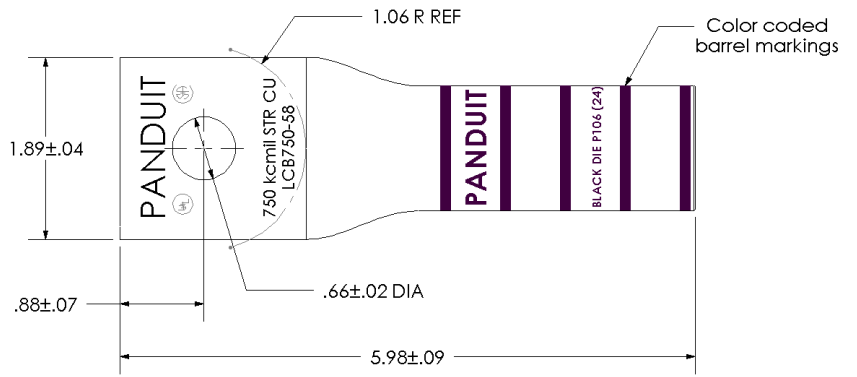

sales@integrated-circuit.com

THIS COPY IS PROVIDED ON A RESTRICTED BASIS AND IS NOT TO BE USED IN ANY WAY DETRIMENTAL TO THE INTERESTS OF PANDUIT CORP.

Material	High Conductivity Seamless Copper Tube
Plating	Electro-Tin
Wire Size	750 kcmil
Wire Type	Stranded Copper; Class B: Compact, Compressed or Concentric, Class C: Concentric
Wire Strip Length	2-15/16 in.
Stud Size	5/8 in.
UL Listed Wire Connector	Yes, for applications up to 35kv. Consult cable manufacturer for voltage stress relief instructions with applications greater than 2000 volts.
UL Temperature Rating	90° C
C.S.A Certified Wire Connector	Yes
Panduit Color Code on Barrel	BLACK
Panduit Die Index No. on Barrel	P106
Alternate Industry Die Index No. () on Barrel	(24)

				PANDUIT CORP. TINLEY PARK, ILLINOIS	
				LCB750-58-6 Copper Lug - One-Hole, Long Barrel	
00	7/02	SAB	DRL	RELEASED	10327
REV	DATE	BY	CHK	DESCRIPTION	ECN
					SCALE N/A
					DRAWING NO / CAD FILE LCB750-58-CUST