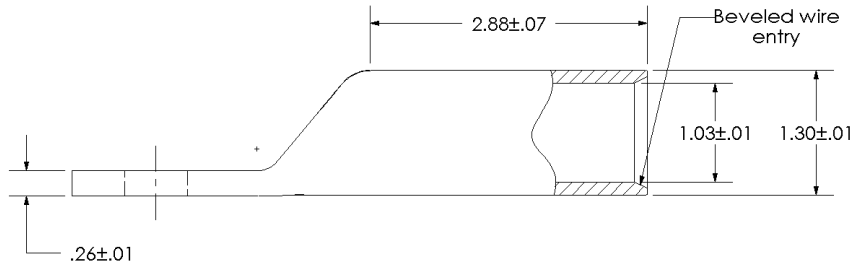

sales@integrated-circuit.com

THIS COPY IS PROVIDED ON A RESTRICTED BASIS AND IS NOT TO BE USED IN ANY WAY DETRIMENTAL TO THE INTERESTS OF PANDUIT CORP.

Material	High Conductivity Seamless Copper Tube
Plating	Electro-Tin
Wire Size	750 kcmil
Wire Type	Stranded Copper; Class B: Compact, Compressed or Concentric, Class C: Concentric
Wire Strip Length	2-15/16 in.
Stud Size	5/8 in.
UL Listed Wire Connector	Yes, for applications up to 35kv. Consult cable manufacturer for voltage stress relief instructions with applications greater than 2000 volts.
UL Temperature Rating	90° C
C.S.A Certified Wire Connector	Yes
Panduit Color Code on Barrel	BLACK
Panduit Die Index No. on Barrel	P106
Alternate Industry Die Index No. () on Barrel	(24)

				PANDUIT CORP. TINLEY PARK, ILLINOIS	
				LCB750-58-6 Copper Lug - One-Hole, Long Barrel	
00	7/02	SAB	DRL	RELEASED	10327
REV	DATE	BY	CHK	DESCRIPTION	ECN
					SCALE N/A
					DRAWING NO / CAD FILE LCB750-58-CUST