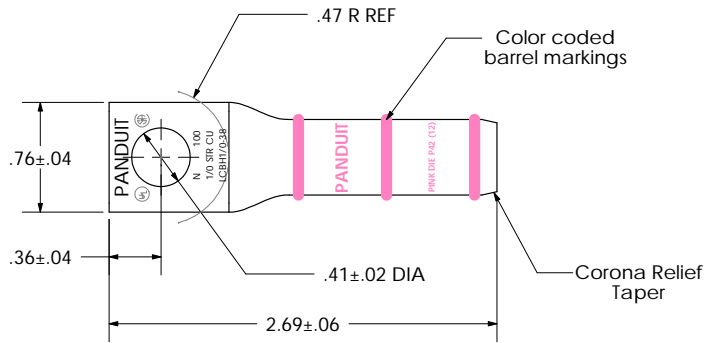

[sales@integrated-circuit.com](mailto:sales@integrated-circuit.com)

THIS COPY IS PROVIDED ON A RESTRICTED BASIS AND IS NOT TO BE USED IN ANY WAY DETRIMENTAL TO THE INTERESTS OF PANDUIT CORP.

Material	High Conductivity Seamless Copper Tube
Plating	Electro-Tin
Wire Size	1/0 AWG
Wire Type	Stranded Copper; Class B: Compact, Compressed or Concentric, Class C: Concentric
Wire Strip Length	1-1/2 in.
Stud Size	3/8 in.
UL Listed Wire Connector	Yes, for applications up to 35kv. Consult cable manufacturer for voltage stress relief instructions with applications greater than 2000 volts.
UL Temperature Rating	90° C
C.S.A Certified Wire Connector	Yes
Panduit Color Code on Barrel	PINK
Panduit Die Index No. on Barrel	P42
Alternate Industry Die Index No. ( ) on Barrel	(12)

CERTIFIED

LISTED Wire Connector

REV	DATE	BY	CHK	DESCRIPTION	ECN
00	7/02	SAB	DRL	RELEASED	10327

**PANDUIT CORP.** TINLEY PARK, ILLINOIS

LCBH1/0-38-X  
Copper Lug - High Voltage, One-Hole, Long Barrel

SCALE N/A DRAWING NO / CAD FILE LCBH1\_0-38-CUST