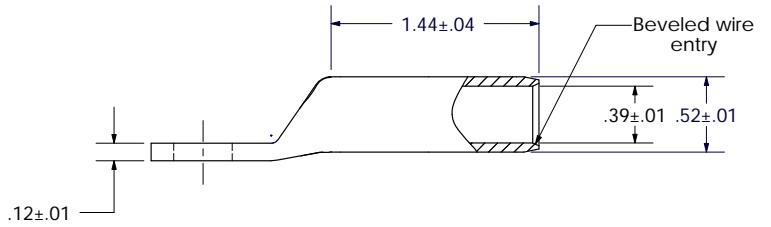

[sales@integrated-circuit.com](mailto:sales@integrated-circuit.com)

THIS COPY IS PROVIDED ON A RESTRICTED BASIS AND IS NOT TO BE USED IN ANY WAY DETRIMENTAL TO THE INTERESTS OF PANDUIT CORP.

Material	High Conductivity Seamless Copper Tube
Plating	Electro-Tin
Wire Size	1/0 AWG
Wire Type	Stranded Copper; Class B: Compact, Compressed or Concentric, Class C: Concentric
Wire Strip Length	1-1/2 in.
Stud Size	3/8 in.
UL Listed Wire Connector	Yes, for applications up to 35kv. Consult cable manufacturer for voltage stress relief instructions with applications greater than 2000 volts.
UL Temperature Rating	90° C
C.S.A Certified Wire Connector	Yes
Panduit Color Code on Barrel	PINK
Panduit Die Index No. on Barrel	P42
Alternate Industry Die Index No. ( ) on Barrel	(12)

CERTIFIED

LISTED Wire Connector

REV	DATE	BY	CHK	DESCRIPTION	ECN
00	7/02	SAB	DRL	RELEASED	10327

**PANDUIT CORP.** TINLEY PARK, ILLINOIS

LCBH1/0-38-X  
Copper Lug - High Voltage, One-Hole, Long Barrel

SCALE N/A DRAWING NO / CAD FILE LCBH1\_0-38-CUST