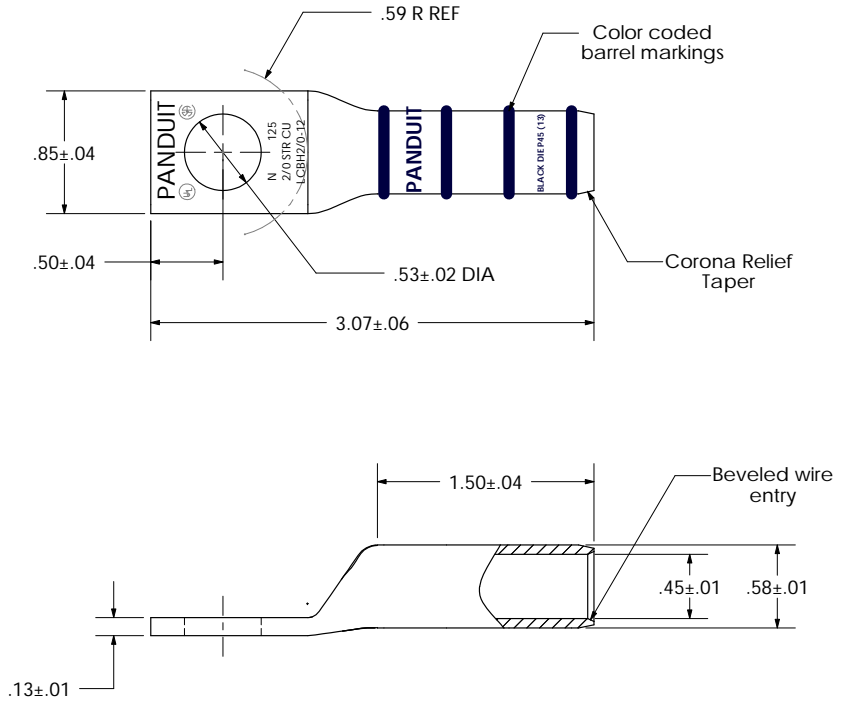

[sales@integrated-circuit.com](mailto:sales@integrated-circuit.com)

THIS COPY IS PROVIDED ON A RESTRICTED BASIS AND IS NOT TO BE USED IN ANY WAY DETRIMENTAL TO THE INTERESTS OF PANDUIT CORP.

Material	High Conductivity Seamless Copper Tube
Plating	Electro-Tin
Wire Size	2/0 AWG
Wire Type	Stranded Copper: Class B: Compact, Compressed or Concentric, Class C: Concentric
Wire Strip Length	1-5/8 in.
Stud Size	1/2 in.
UL Listed Wire Connector	Yes, for applications up to 35kv. Consult cable manufacturer for voltage stress relief instructions with applications greater than 2000 volts.
UL Temperature Rating	90° C
C.S.A Certified Wire Connector	Yes
Panduit Color Code on Barrel	BLACK
Panduit Die Index No. on Barrel	P45
Alternate Industry Die Index No. ( ) on Barrel	(13)

CERTIFIED

LISTED Wire Connector

				<b>PANDUIT CORP. TINLEY PARK, ILLINOIS</b>	
				LCBH2/0-12-X	
				Copper Lug - High Voltage, One-Hole, Long Barrel	
00	7/02	SAB	DRL	RELEASED	10327
<b>REV</b>	<b>DATE</b>	<b>BY</b>	<b>CHK</b>	<b>DESCRIPTION</b>	<b>ECN</b>
					SCALE N/A
					<b>DRAWING NO / CAD FILE</b>
					LCBH2_0-12-CUST