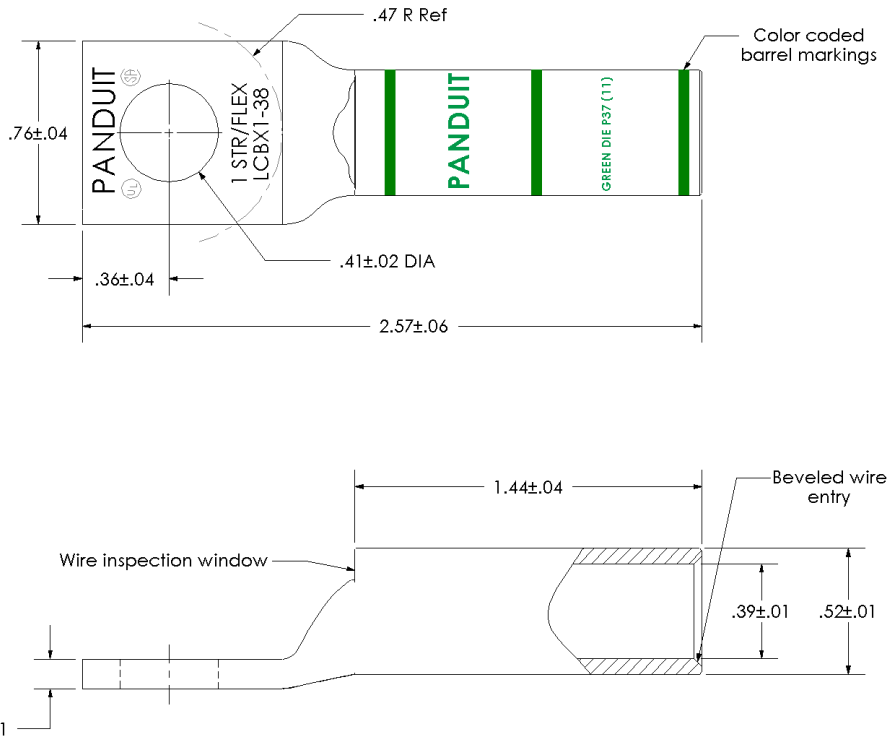

Excellent Integrated System Limited

Stocking Distributor

Click to view price, real time Inventory, Delivery & Lifecycle Information:

[Panduit](#)

[LCBX1-38-X](#)

For any questions, you can email us directly:

sales@integrated-circuit.com

THIS COPY IS PROVIDED ON A RESTRICTED BASIS AND IS NOT TO BE USED IN ANY WAY DETRIMENTAL TO THE INTERESTS OF PANDUIT CORP.

Material	High Conductivity Seamless Copper Tube
Plating	Electro-Tin
Wire Size	1 STR/FLEX
Wire Type	Stranded Copper: Class B & C Compact, Class G, H, I, K, M, Locomotive
Wire Strip Length	1-1/2 in.
Stud Size	3/8 in.
UL Listed Wire Connector	Yes, for applications up to 35kv. Consult cable manufacturer for voltage stress relief instructions with applications greater than 2000 volts.
UL Temperature Rating	90° C
C.S.A Certified Wire Connector	Yes
Panduit Color Code on Barrel	GREEN
Panduit Die Index No. on Barrel	P37
Alternate Industry Die Index No. () on Barrel	(11)