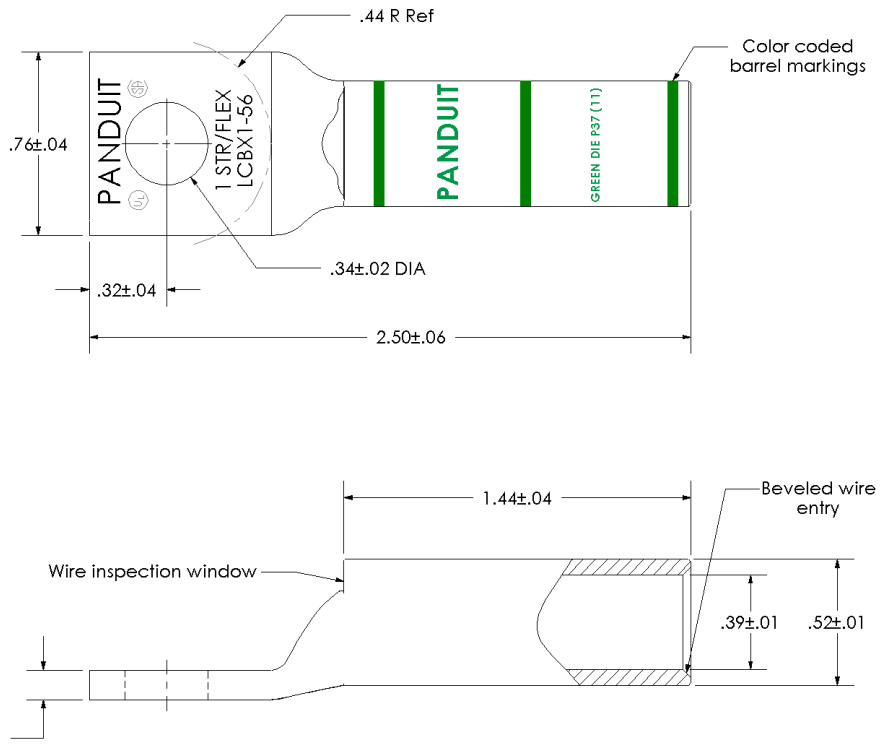

THIS COPY IS PROVIDED ON A RESTRICTED BASIS AND IS NOT TO BE USED IN ANY WAY DETRIMENTAL TO THE INTERESTS OF PANDUIT CORP.

Material	High Conductivity Seamless Copper Tube
Plating	Electro-Tin
Wire Size	1 STR/FLEX
Wire Type	Stranded Copper: Class B & C Compact, Class G, H, I, K, M, Locomotive
Wire Strip Length	1-1/2 in.
Stud Size	5/16 in.
UL Listed Wire Connector	Yes, for applications up to 35kv. Consult cable manufacturer for voltage stress relief instructions with applications greater than 2000 volts.
UL Temperature Rating	90 ° C
C.S.A Certified Wire Connector	Yes
Panduit Color Code on Barrel	GREEN
Panduit Die Index No. on Barrel	P37
Alternate Industry Die Index No. ( ) on Barrel	(11)

LISTED Wire Connector

				PANDUIT CORP. TINLEY PARK, ILLINOIS	
00	6/03	SAC	SAC	RELEASED	10850
REV	DATE	BY	CHK	DESCRIPTION	ECN
					SCALE N/A
					DRAWING NO / CAD FILE
					LCBX1-56-CUST