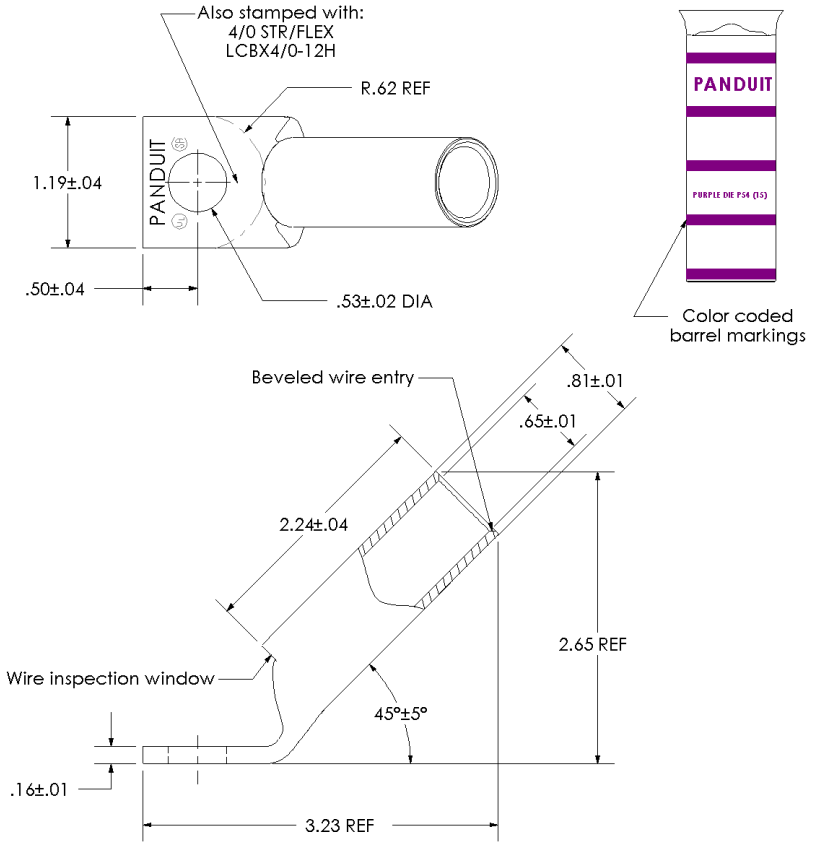

Excellent Integrated System Limited

Stocking Distributor

Click to view price, real time Inventory, Delivery & Lifecycle Information:

[Panduit](#)

[LCBX4/0-12H-X](#)

For any questions, you can email us directly:

sales@integrated-circuit.com

THIS COPY IS PROVIDED ON A RESTRICTED BASIS AND IS NOT TO BE USED IN ANY WAY DETRIMENTAL TO THE INTERESTS OF PANDUIT CORP.

Material	High Conductivity Seamless Copper Tube
Plating	Electro-Tin
Wire Size	4/0 STR/FLEX
Wire Type	Stranded Copper: Class B & C Compact, Class G, H, I, K, M, Locomotive
Wire Strip Length	2-5/16 in.
Stud Size	1/2 in.
UL Listed Wire Connector	Yes, for applications up to 35kv. Consult cable manufacturer for voltage stress relief instructions with applications greater than 2000 volts.
UL Temperature Rating	90 ° C
C.S.A Certified Wire Connector	Yes
Panduit Color Code on Barrel	PURPLE
Panduit Die Index No. on Barrel	P54
Alternate Industry Die Index No. () on Barrel	(15)

				PANDUIT CORP. TINLEY PARK, ILLINOIS	
				LCBX4/0-12H-X Copper Lug - One-Hole, Long Flex Barrel, 45° Angle Tongue	
00	6/03	SAC	SAC	RELEASED	10850
REV	DATE	BY	CHK	DESCRIPTION	ECN
					SCALE N/A
				DRAWING NO / CAD FILE	LCBX4_0-12H-CUST