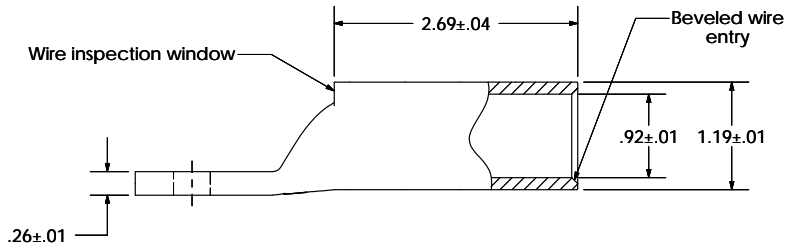

sales@integrated-circuit.com

THIS COPY IS PROVIDED ON A RESTRICTED BASIS AND IS NOT TO BE USED IN ANY WAY DETRIMENTAL TO THE INTERESTS OF PANDUIT CORP.

Material	High Conductivity Seamless Copper Tube
Plating	Electro-Tin
Wire Size	450 STR/FLEX
Wire Type	Stranded Copper: Class G, H, I, K, M, Locomotive
Wire Strip Length	2-3/4 in.
Stud Size	3/8 in.
UL Listed Wire Connector	Yes, for applications up to 35kv. Consult cable manufacturer for voltage stress relief instructions with applications greater than 2000 volts.
UL Temperature Rating	90° C
C.S.A Certified Wire Connector	Yes
Panduit Color Code on Barrel	BROWN
Panduit Die Index No. on Barrel	P87
Alternate Industry Die Index No. () on Barrel	(20)