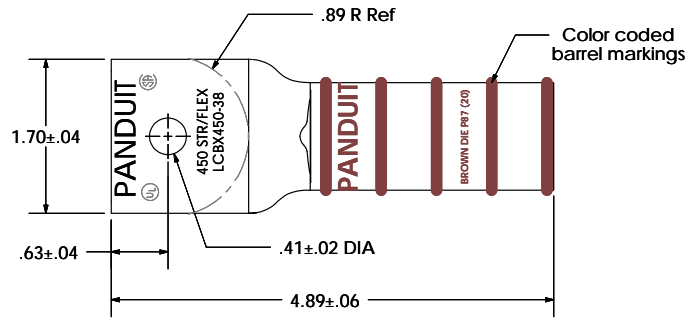

sales@integrated-circuit.com

THIS COPY IS PROVIDED ON A RESTRICTED BASIS AND IS NOT TO BE USED IN ANY WAY DETRIMENTAL TO THE INTERESTS OF PANDUIT CORP.

Material	High Conductivity Seamless Copper Tube
Plating	Electro-Tin
Wire Size	450 STR/FLEX
Wire Type	Stranded Copper: Class G, H, I, K, M, Locomotive
Wire Strip Length	2-3/4 in.
Stud Size	3/8 in.
UL Listed Wire Connector	Yes, for applications up to 35kv. Consult cable manufacturer for voltage stress relief instructions with applications greater than 2000 volts.
UL Temperature Rating	90° C
C.S.A Certified Wire Connector	Yes
Panduit Color Code on Barrel	BROWN
Panduit Die Index No. on Barrel	P87
Alternate Industry Die Index No. () on Barrel	(20)

PANDUIT CORP. TINLEY PARK, ILLINOIS

LCBX450-38-6
Copper Lug - One-Hole, Long Flex Barrel

00	6/05	KLFU	TLCO	RELEASED	PC00032	SCALE	N/A	DRAWING NO / CAD FILE	LCBX450-38-CUST
REV	DATE	BY	CHK	DESCRIPTION	ECN	SCALE	N/A	DRAWING NO / CAD FILE	LCBX450-38-CUST