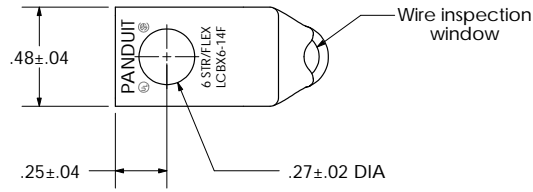

sales@integrated-circuit.com

THIS COPY IS PROVIDED ON A RESTRICTED BASIS AND IS NOT TO BE USED IN ANY WAY DETRIMENTAL TO THE INTERESTS OF PANDUIT CORP.

Material	High Conductivity Seamless Copper Tube
Plating	Electro-Tin
Wire Size	6 STR/FLEX
Wire Type	Stranded Copper: Class B & C Compact, Class G, H, I, K, M, Locomotive
Wire Strip Length	1-1/8 in.
Stud Size	1/4 in.
UL Listed Wire Connector	Yes, for applications up to 35kv. Consult cable manufacturer for voltage stress relief instructions with applications greater than 2000 volts.
UL Temperature Rating	90 ° C
C.S.A Certified Wire Connector	Yes
Panduit Color Code on Barrel	BLUE
Panduit Die Index No. on Barrel	P24
Alternate Industry Die Index No. () on Barrel	(7)

				PANDUIT CORP. TINLEY PARK, ILLINOIS	
				LCBX6-14F-L	
				Copper Lug - One-Hole, Long Flex Barrel, 90° Angle Tongue	
00	6/03	SAC		RELEASED	10850
REV	DATE	BY	CHK	DESCRIPTION	ECN
					SCALE N/A
				DRAWING NO / CAD FILE	LCBX6-14F-CUST