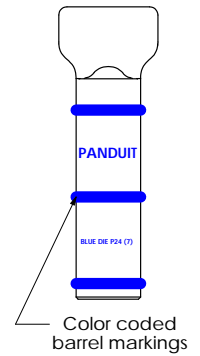

sales@integrated-circuit.com

THIS COPY IS PROVIDED ON A RESTRICTED BASIS AND IS NOT TO BE USED IN ANY WAY DETRIMENTAL TO THE INTERESTS OF PANDUIT CORP.

Material	High Conductivity Seamless Copper Tube
Plating	Electro-Tin
Wire Size	6 STR/FLEX
Wire Type	Stranded Copper: Class B & C Compact, Class G, H, I, K, M, Locomotive
Wire Strip Length	1-1/8 in.
Stud Size	1/4 in.
UL Listed Wire Connector	Yes, for applications up to 35kv. Consult cable manufacturer for voltage stress relief instructions with applications greater than 2000 volts.
UL Temperature Rating	90 ° C
C.S.A Certified Wire Connector	Yes
Panduit Color Code on Barrel	BLUE
Panduit Die Index No. on Barrel	P24
Alternate Industry Die Index No. () on Barrel	(7)

				PANDUIT CORP. TINLEY PARK, ILLINOIS	
				LCBX6-14F-L	
				Copper Lug - One-Hole, Long Flex Barrel, 90° Angle Tongue	
00	6/03	SAC		RELEASED	10850
REV	DATE	BY	CHK	DESCRIPTION	ECN
					SCALE N/A
				DRAWING NO / CAD FILE	LCBX6-14F-CUST