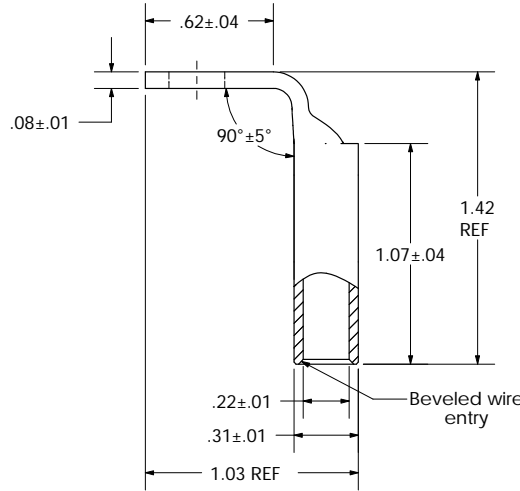

sales@integrated-circuit.com

THIS COPY IS PROVIDED ON A RESTRICTED BASIS AND IS NOT TO BE USED IN ANY WAY DETRIMENTAL TO THE INTERESTS OF PANDUIT CORP.

Material	High Conductivity Seamless Copper Tube
Plating	Electro-Tin
Wire Size	6 STR/FLEX
Wire Type	Stranded Copper: Class B & C Compact, Class G, H, I, K, M, Locomotive
Wire Strip Length	1-1/8 in.
Stud Size	1/4 in.
UL Listed Wire Connector	Yes, for applications up to 35kv. Consult cable manufacturer for voltage stress relief instructions with applications greater than 2000 volts.
UL Temperature Rating	90 ° C
C.S.A Certified Wire Connector	Yes
Panduit Color Code on Barrel	BLUE
Panduit Die Index No. on Barrel	P24
Alternate Industry Die Index No. () on Barrel	(7)

				PANDUIT CORP. TINLEY PARK, ILLINOIS	
				LCBX6-14F-L	
				Copper Lug - One-Hole, Long Flex Barrel, 90° Angle Tongue	
00	6/03	SAC		RELEASED	10850
REV	DATE	BY	CHK	DESCRIPTION	ECN
					SCALE N/A
				DRAWING NO / CAD FILE	LCBX6-14F-CUST