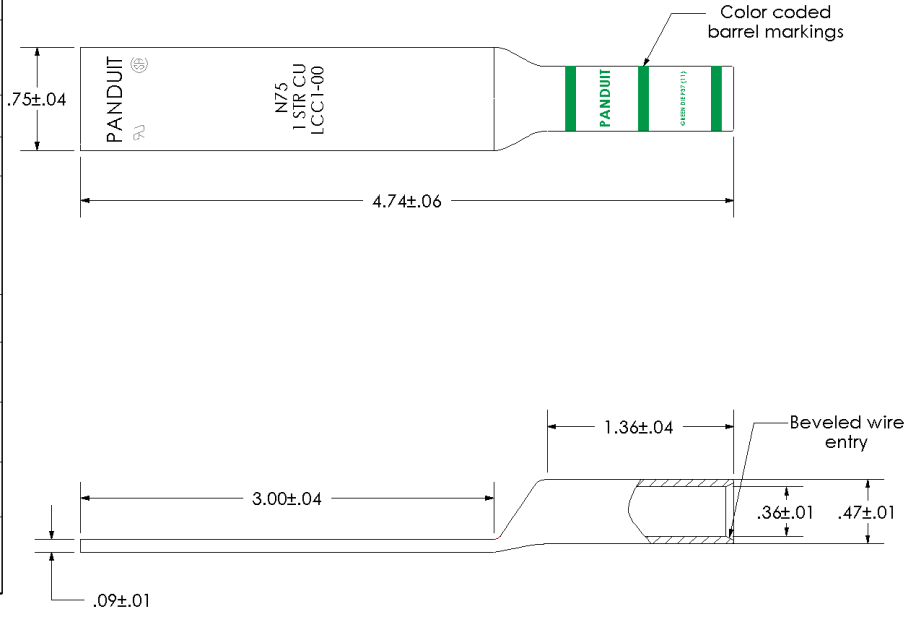

Excellent Integrated System Limited

Stocking Distributor

Click to view price, real time Inventory, Delivery & Lifecycle Information:

[Panduit](#)
[LCC1-00-E](#)

For any questions, you can email us directly:

sales@integrated-circuit.com

THIS COPY IS PROVIDED ON A RESTRICTED BASIS AND IS NOT TO BE USED IN ANY WAY DETRIMENTAL TO THE INTERESTS OF PANDUIT CORP.

Material	High Conductivity Seamless Copper Tube
Plating	Electro-Tin
Wire Size	1 AWG
Wire Type	Stranded Copper; Class B: Compact, Compressed or Concentric, Class C: Concentric
Wire Strip Length	1-7/16 in.
Stud Size	N/A
UL Listed Wire Connector	Yes, for applications up to 35kv. Consult cable manufacturer for voltage stress relief instructions with applications greater than 2000 volts.
UL Temperature Rating	90 ° C
C.S.A Certified Wire Connector	Yes
Panduit Color Code on Barrel	GREEN
Panduit Die Index No. on Barrel	P37
Alternate Industry Die Index No. () on Barrel	(11)

					PANDUIT CORP. TINLEY PARK, ILLINOIS		
					LCC1-00-E Copper Lug - Blank Tongue, Long Barrel		
01	11/03	DRL	DRL	TONGUE WIDTH WAS .79	11257		
REV	DATE	BY	CHK	DESCRIPTION	ECN	SCALE	DRAWING NO / CAD FILE
						N/A	LCC1-00-CUST