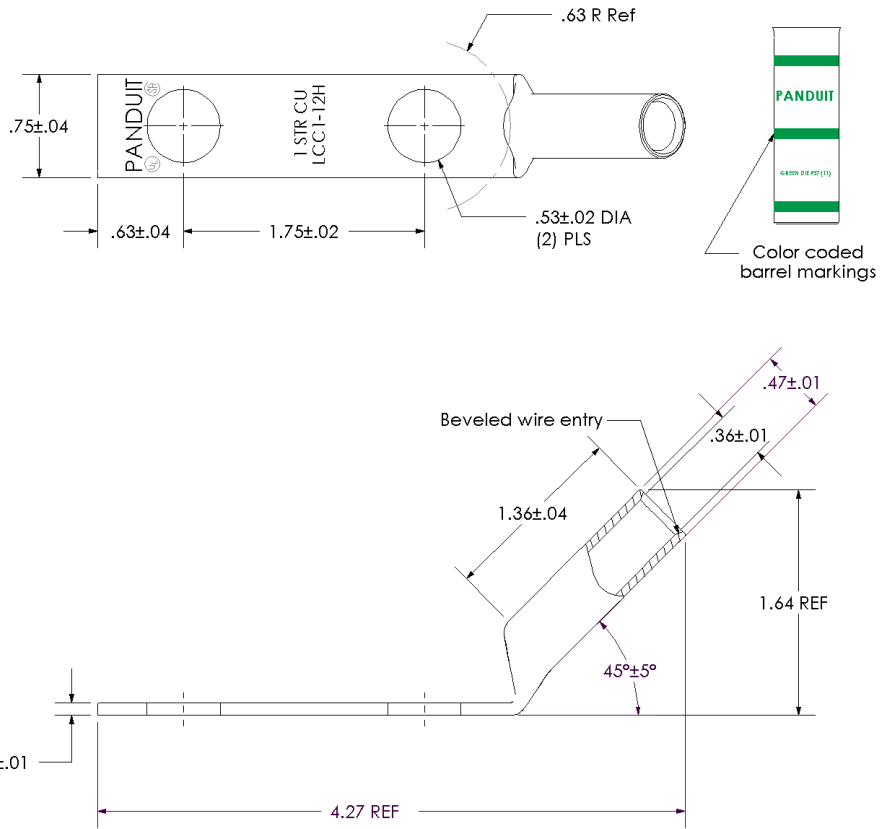

Excellent Integrated System Limited

Stocking Distributor

Click to view price, real time Inventory, Delivery & Lifecycle Information:

[Panduit](#)

[LCC1-12H-E](#)

For any questions, you can email us directly:

sales@integrated-circuit.com

THIS COPY IS PROVIDED ON A RESTRICTED BASIS AND IS NOT TO BE USED IN ANY WAY DETRIMENTAL TO THE INTERESTS OF PANDUIT CORP.

Material	High Conductivity Seamless Copper Tube
Plating	Electro-Tin
Wire Size	1 AWG
Wire Type	Stranded Copper; Class B: Compact, Compressed or Concentric, Class C: Concentric
Wire Strip Length	42376-0/16 in.
Stud Size	1/2 in.
UL Listed Wire Connector	Yes, for applications up to 35kv. Consult cable manufacturer for voltage stress relief instructions with applications greater than 2000 volts.
UL Temperature Rating	90 ° C
C.S.A Certified Wire Connector	Yes
Panduit Color Code on Barrel	GREEN
Panduit Die Index No. on Barrel	P37
Alternate Industry Die Index No. () on Barrel	(11)

				PANDUIT CORP. TINLEY PARK, ILLINOIS	
				LCC1-12H-E	
01	11/03	DRL	DRL	TONGUE WIDTH WAS .79	11257
REV	DATE	BY	CHK	DESCRIPTION	ECN
					SCALE N/A
				DRAWING NO / CAD FILE LCC1-12H-CUST	