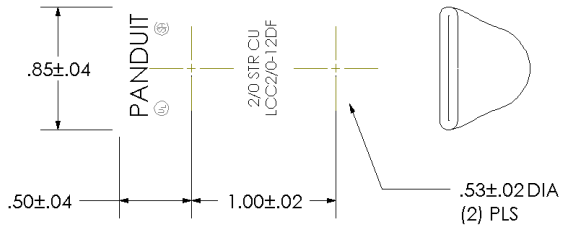

sales@integrated-circuit.com

THIS COPY IS PROVIDED ON A RESTRICTED BASIS AND IS NOT TO BE USED IN ANY WAY DETRIMENTAL TO THE INTERESTS OF PANDUIT CORP.

Material	High Conductivity Seamless Copper Tube
Plating	Electro-Tin
Wire Size	2/0 AWG
Wire Type	Stranded Copper; Class B: Compact, Compressed or Concentric, Class C: Concentric
Wire Strip Length	1-9/16 in.
Stud Size	1/2 in.
UL Listed Wire Connector	Yes, for applications up to 35kv. Consult cable manufacturer for voltage stress relief instructions with applications greater than 2000 volts.
UL Temperature Rating	90° C
C.S.A Certified Wire Connector	Yes
Panduit Color Code on Barrel	BLACK
Panduit Die Index No. on Barrel	P45
Alternate Industry Die Index No. () on Barrel	{13}

00	9/02	SAB	DRL	RELEASED	10335
REV	DATE	BY	CHK	DESCRIPTION	ECN

PANDUIT CORP. TINLEY PARK, ILLINOIS

LCC2/0-12DF-X
 Copper Lug - Two-Hole, Long Barrel, 90° Angle Tongue

SCALE N/A DRAWING NO / CAD FILE LCC2_0-12DF-CUST