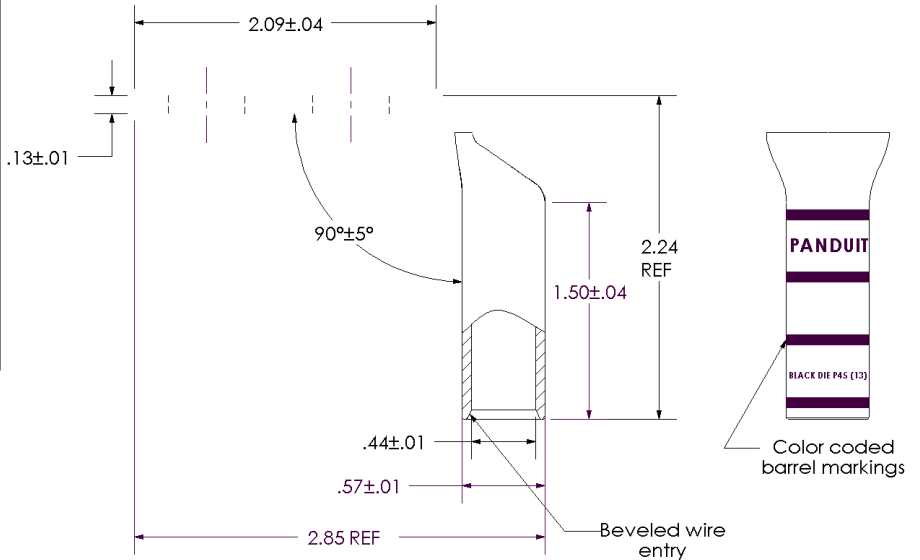

Excellent Integrated System Limited

Stocking Distributor

Click to view price, real time Inventory, Delivery & Lifecycle Information:

[Panduit](#)

[LCC2/0-12DF-X](#)

For any questions, you can email us directly:

sales@integrated-circuit.com

THIS COPY IS PROVIDED ON A RESTRICTED BASIS AND IS NOT TO BE USED IN ANY WAY DETRIMENTAL TO THE INTERESTS OF PANDUIT CORP.

Material	High Conductivity Seamless Copper Tube
Plating	Electro-Tin
Wire Size	2/0 AWG
Wire Type	Stranded Copper; Class B: Compact, Compressed or Concentric, Class C: Concentric
Wire Strip Length	1-9/16 in.
Stud Size	1/2 in.
UL Listed Wire Connector	Yes, for applications up to 35kv. Consult cable manufacturer for voltage stress relief instructions with applications greater than 2000 volts.
UL Temperature Rating	90° C
C.S.A Certified Wire Connector	Yes
Panduit Color Code on Barrel	BLACK
Panduit Die Index No. on Barrel	P45
Alternate Industry Die Index No. () on Barrel	{13}

00	9/02	SAB	DRL	RELEASED	10335
REV	DATE	BY	CHK	DESCRIPTION	ECN

PANDUIT CORP. TINLEY PARK, ILLINOIS

LCC2/0-12DF-X
 Copper Lug - Two-Hole, Long Barrel, 90° Angle Tongue

SCALE N/A DRAWING NO / CAD FILE LCC2_0-12DF-CUST