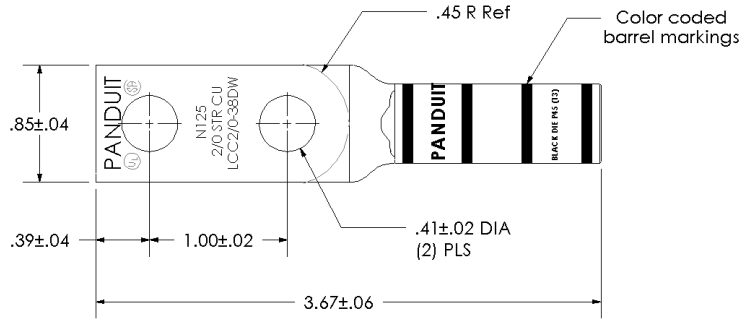

[sales@integrated-circuit.com](mailto:sales@integrated-circuit.com)

THIS COPY IS PROVIDED ON A RESTRICTED BASIS AND IS NOT TO BE USED IN ANY WAY DETRIMENTAL TO THE INTERESTS OF PANDUIT CORP.

Material	High Conductivity Seamless Copper Tube
Plating	Electro-Tin
Wire Size	2/0 AWG
Wire Type	Stranded Copper; Class B: Compact, Compressed or Concentric, Class C: Concentric
Wire Strip Length	1-9/16 in.
Stud Size	3/8 in.
UL Listed Wire Connector	Yes, for applications up to 35kv. Consult cable manufacturer for voltage stress relief instructions with applications greater than 2000 volts.
UL Temperature Rating	90 ° C
C.S.A Certified Wire Connector	Yes
Panduit Color Code on Barrel	BLACK
Panduit Die Index No. on Barrel	P45
Alternate Industry Die Index No. ( ) on Barrel	(13)

				<b>PANDUIT CORP. TINLEY PARK, ILLINOIS</b>	
				LCC2/0-38DW-X Copper Lug - Two-Hole, Long Barrel with Window	
00	9/02	SAB	DRL	RELEASED	10340
REV	DATE	BY	CHK	DESCRIPTION	ECN
					SCALE N/A
				DRAWING NO / CAD FILE LCC2_0-38DW-CUST	