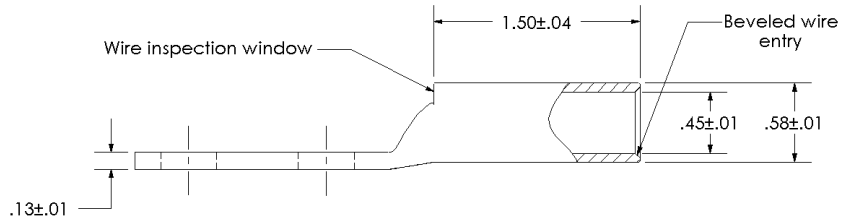

[sales@integrated-circuit.com](mailto:sales@integrated-circuit.com)

THIS COPY IS PROVIDED ON A RESTRICTED BASIS AND IS NOT TO BE USED IN ANY WAY DETRIMENTAL TO THE INTERESTS OF PANDUIT CORP.

Material	High Conductivity Seamless Copper Tube
Plating	Electro-Tin
Wire Size	2/0 AWG
Wire Type	Stranded Copper; Class B: Compact, Compressed or Concentric, Class C: Concentric
Wire Strip Length	1-9/16 in.
Stud Size	3/8 in.
UL Listed Wire Connector	Yes, for applications up to 35kv. Consult cable manufacturer for voltage stress relief instructions with applications greater than 2000 volts.
UL Temperature Rating	90 ° C
C.S.A Certified Wire Connector	Yes
Panduit Color Code on Barrel	BLACK
Panduit Die Index No. on Barrel	P45
Alternate Industry Die Index No. ( ) on Barrel	(13)