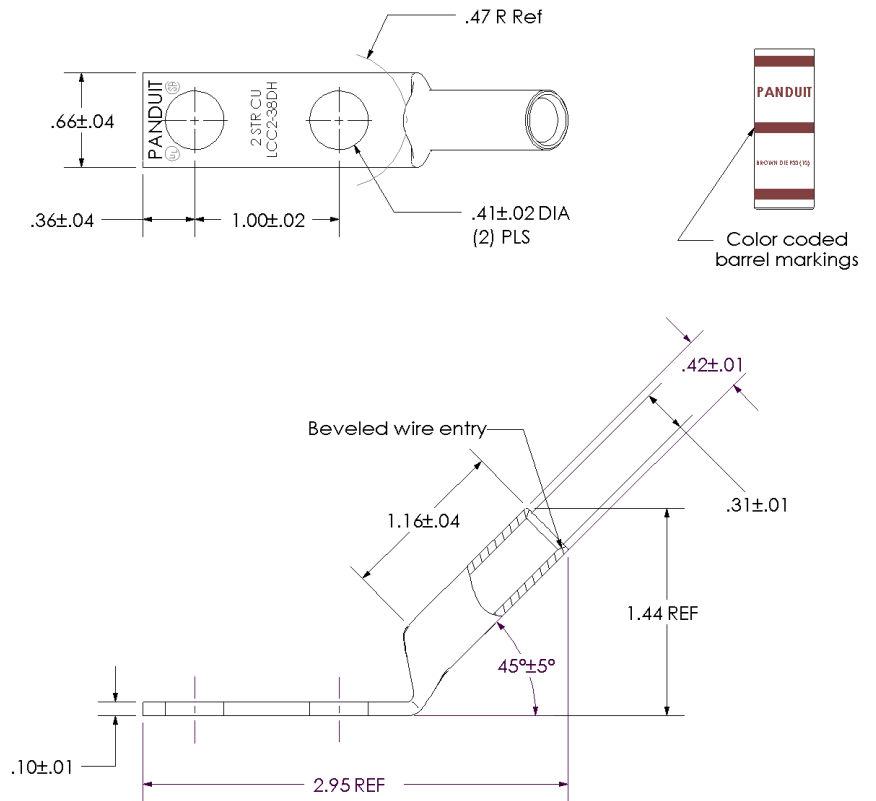

Excellent Integrated System Limited

Stocking Distributor

Click to view price, real time Inventory, Delivery & Lifecycle Information:

[Panduit](#)

[LCC2-38DH-Q](#)

For any questions, you can email us directly:

sales@integrated-circuit.com

THIS COPY IS PROVIDED ON A RESTRICTED BASIS AND IS NOT TO BE USED IN ANY WAY DETRIMENTAL TO THE INTERESTS OF PANDUIT CORP.

Material	High Conductivity Seamless Copper Tube
Plating	Electro-Tin
Wire Size	2 AWG
Wire Type	Stranded Copper; Class B: Compact, Compressed or Concentric, Class C: Concentric
Wire Strip Length	1-1/4 in.
Stud Size	3/8 in.
UL Listed Wire Connector	Yes, for applications up to 35kv. Consult cable manufacturer for voltage stress relief instructions with applications greater than 2000 volts.
UL Temperature Rating	90° C
C.S.A Certified Wire Connector	Yes
Panduit Color Code on Barrel	BROWN
Panduit Die Index No. on Barrel	P33
Alternate Industry Die Index No. () on Barrel	(10)

REV	DATE	BY	CHK	DESCRIPTION	ECN
00	8/02	SAB	DRL	RELEASED	10334

PANDUIT CORP. TINLEY PARK, ILLINOIS

LCC2-38DH-Q
 Copper Lug - Two-Hole, Long Barrel, 45° Angle Tongue

SCALE N/A DRAWING NO / CAD FILE LCC2-38DH-CUST