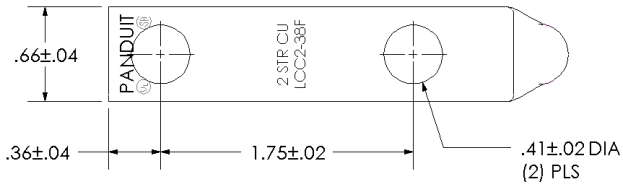

sales@integrated-circuit.com

THIS COPY IS PROVIDED ON A RESTRICTED BASIS AND IS NOT TO BE USED IN ANY WAY DETRIMENTAL TO THE INTERESTS OF PANDUIT CORP.

Material	High Conductivity Seamless Copper Tube
Plating	Electro-Tin
Wire Size	2 AWG
Wire Type	Stranded Copper; Class B: Compact, Compressed or Concentric, Class C: Concentric
Wire Strip Length	1-1/4 in.
Stud Size	3/8 in.
UL Listed Wire Connector	Yes, for applications up to 35kv. Consult cable manufacturer for voltage stress relief instructions with applications greater than 2000 volts.
UL Temperature Rating	90° C
C.S.A Certified Wire Connector	Yes
Panduit Color Code on Barrel	BROWN
Panduit Die Index No. on Barrel	P33
Alternate Industry Die Index No. () on Barrel	(10)

00	9/02	SAB	DRL	RELEASED	10335
REV	DATE	BY	CHK	DESCRIPTION	ECN

PANDUIT CORP. TINLEY PARK, ILLINOIS

LCC2-38F-Q
 Copper Lug - Two-Hole, Long Barrel, 90° Angle Tongue

SCALE N/A DRAWING NO / CAD FILE LCC2-38F-CUST