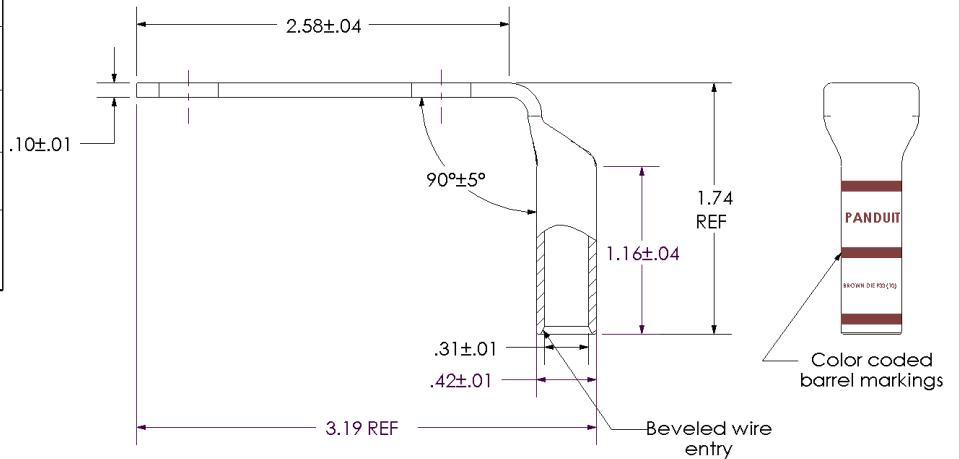

Excellent Integrated System Limited

Stocking Distributor

Click to view price, real time Inventory, Delivery & Lifecycle Information:

[Panduit](#)

[LCC2-38F-Q](#)

For any questions, you can email us directly:

sales@integrated-circuit.com

THIS COPY IS PROVIDED ON A RESTRICTED BASIS AND IS NOT TO BE USED IN ANY WAY DETRIMENTAL TO THE INTERESTS OF PANDUIT CORP.

Material	High Conductivity Seamless Copper Tube
Plating	Electro-Tin
Wire Size	2 AWG
Wire Type	Stranded Copper; Class B: Compact, Compressed or Concentric, Class C: Concentric
Wire Strip Length	1-1/4 in.
Stud Size	3/8 in.
UL Listed Wire Connector	Yes, for applications up to 35kv. Consult cable manufacturer for voltage stress relief instructions with applications greater than 2000 volts.
UL Temperature Rating	90° C
C.S.A Certified Wire Connector	Yes
Panduit Color Code on Barrel	BROWN
Panduit Die Index No. on Barrel	P33
Alternate Industry Die Index No. () on Barrel	(10)

00	9/02	SAB	DRL	RELEASED	10335
REV	DATE	BY	CHK	DESCRIPTION	ECN

PANDUIT CORP. TINLEY PARK, ILLINOIS

LCC2-38F-Q
 Copper Lug - Two-Hole, Long Barrel, 90° Angle Tongue

SCALE N/A DRAWING NO / CAD FILE LCC2-38F-CUST