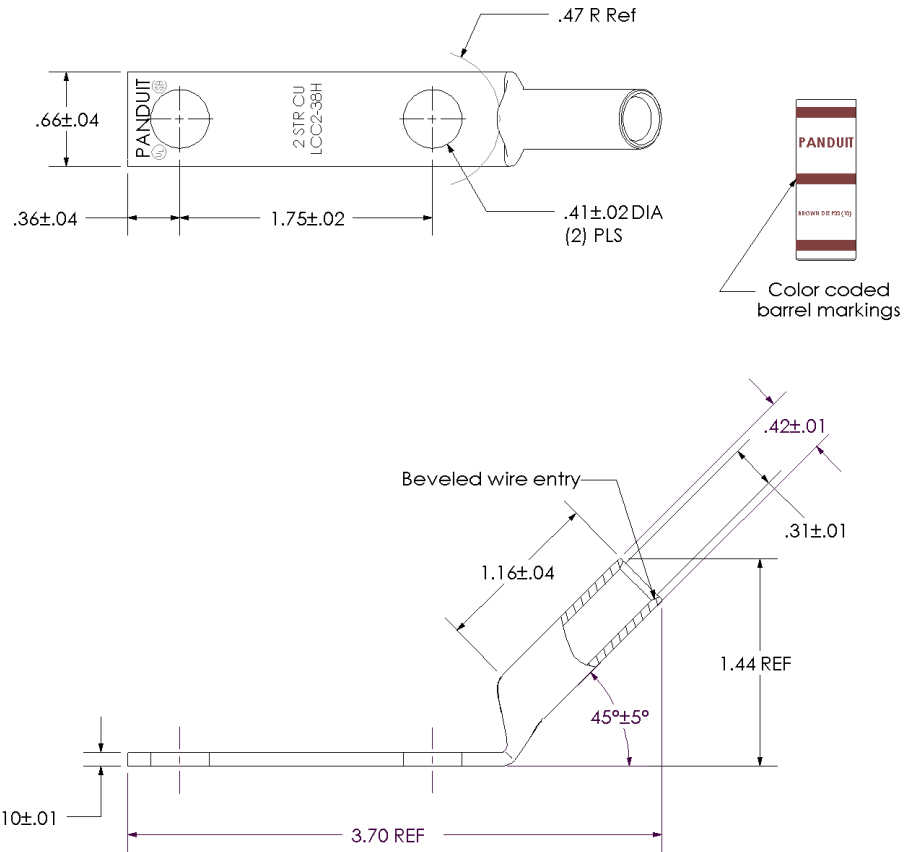

Excellent Integrated System Limited

Stocking Distributor

Click to view price, real time Inventory, Delivery & Lifecycle Information:

[Panduit](#)

[LCC2-38H-Q](#)

For any questions, you can email us directly:

sales@integrated-circuit.com

THIS COPY IS PROVIDED ON A RESTRICTED BASIS AND IS NOT TO BE USED IN ANY WAY DETRIMENTAL TO THE INTERESTS OF PANDUIT CORP.

Material	High Conductivity Seamless Copper Tube
Plating	Electro-Tin
Wire Size	2 AWG
Wire Type	Stranded Copper; Class B: Compact, Compressed or Concentric, Class C: Concentric
Wire Strip Length	1-1/4 in.
Stud Size	3/8 in.
UL Listed Wire Connector	Yes, for applications up to 35kv. Consult cable manufacturer for voltage stress relief instructions with applications greater than 2000 volts.
UL Temperature Rating	90° C
C.S.A Certified Wire Connector	Yes
Panduit Color Code on Barrel	BROWN
Panduit Die Index No. on Barrel	P33
Alternate Industry Die Index No. () on Barrel	(10)

00	8/02	SAB	DRL	RELEASED	10334
REV	DATE	BY	CHK	DESCRIPTION	ECN

PANDUIT CORP. TINLEY PARK, ILLINOIS

LCC2-38H-Q
 Copper Lug - Two-Hole, Long Barrel, 45° Angle Tongue

SCALE N/A DRAWING NO / CAD FILE LCC2-38H-CUST