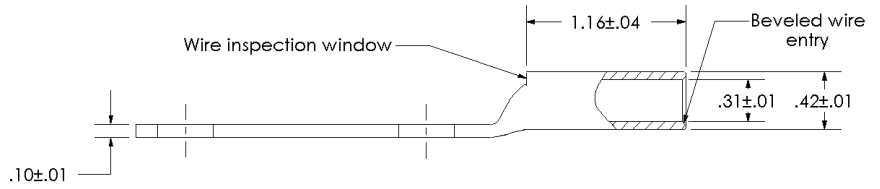

sales@integrated-circuit.com

THIS COPY IS PROVIDED ON A RESTRICTED BASIS AND IS NOT TO BE USED IN ANY WAY DETRIMENTAL TO THE INTERESTS OF PANDUIT CORP.

Material	High Conductivity Seamless Copper Tube
Plating	Electro-Tin
Wire Size	2 AWG
Wire Type	Stranded Copper; Class B: Compact, Compressed or Concentric, Class C: Concentric
Wire Strip Length	1-1/4 in.
Stud Size	3/8 in.
UL Listed Wire Connector	Yes, for applications up to 35kv. Consult cable manufacturer for voltage stress relief instructions with applications greater than 2000 volts.
UL Temperature Rating	90 ° C
C.S.A Certified Wire Connector	Yes
Panduit Color Code on Barrel	BROWN
Panduit Die Index No. on Barrel	P33
Alternate Industry Die Index No. () on Barrel	(10)