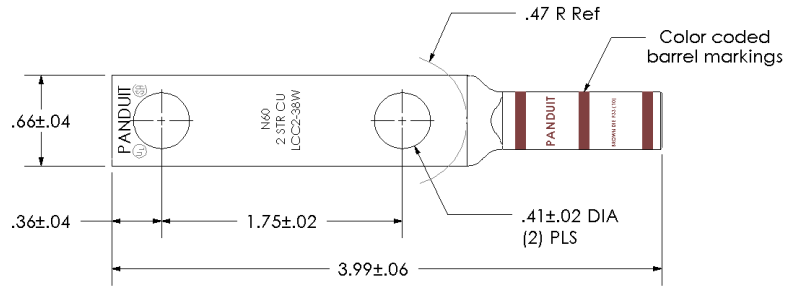

sales@integrated-circuit.com

THIS COPY IS PROVIDED ON A RESTRICTED BASIS AND IS NOT TO BE USED IN ANY WAY DETRIMENTAL TO THE INTERESTS OF PANDUIT CORP.

Material	High Conductivity Seamless Copper Tube
Plating	Electro-Tin
Wire Size	2 AWG
Wire Type	Stranded Copper; Class B: Compact, Compressed or Concentric, Class C: Concentric
Wire Strip Length	1-1/4 in.
Stud Size	3/8 in.
UL Listed Wire Connector	Yes, for applications up to 35kv. Consult cable manufacturer for voltage stress relief instructions with applications greater than 2000 volts.
UL Temperature Rating	90 ° C
C.S.A Certified Wire Connector	Yes
Panduit Color Code on Barrel	BROWN
Panduit Die Index No. on Barrel	P33
Alternate Industry Die Index No. () on Barrel	(10)

				PANDUIT CORP. TINLEY PARK, ILLINOIS	
				LCC2-38W-Q	
				Copper Lug - Two-Hole, Long Barrel with Window	
00	9/02	SAB	DRL	RELEASED	10340
REV	DATE	BY	CHK	DESCRIPTION	ECN
					SCALE N/A
				DRAWING NO / CAD FILE	LCC2-38W-CUST