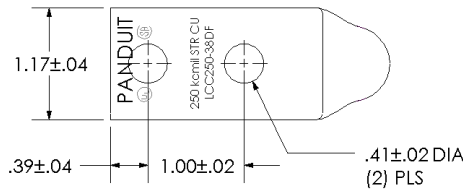

sales@integrated-circuit.com

THIS COPY IS PROVIDED ON A RESTRICTED BASIS AND IS NOT TO BE USED IN ANY WAY DETRIMENTAL TO THE INTERESTS OF PANDUIT CORP.

Material	High Conductivity Seamless Copper Tube
Plating	Electro-Tin
Wire Size	250 kcmil
Wire Type	Stranded Copper; Class B: Compact, Compressed or Concentric, Class C: Concentric
Wire Strip Length	1-11/16 in.
Stud Size	3/8 in.
UL Listed Wire Connector	Yes, for applications up to 35kv. Consult cable manufacturer for voltage stress relief instructions with applications greater than 2000 volts.
UL Temperature Rating	90° C
C.S.A Certified Wire Connector	Yes
Panduit Color Code on Barrel	YELLOW
Panduit Die Index No. on Barrel	P62
Alternate Industry Die Index No. () on Barrel	(16)

REV	DATE	BY	CHK	DESCRIPTION	ECN
00	9/02	SAB	DRL	RELEASED	10335

PANDUIT CORP. TINLEY PARK, ILLINOIS

LCC250-38DF-X
 Copper Lug - Two-Hole, Long Barrel, 90° Angle Tongue

SCALE N/A DRAWING NO / CAD FILE LCC250-38DF-CUST