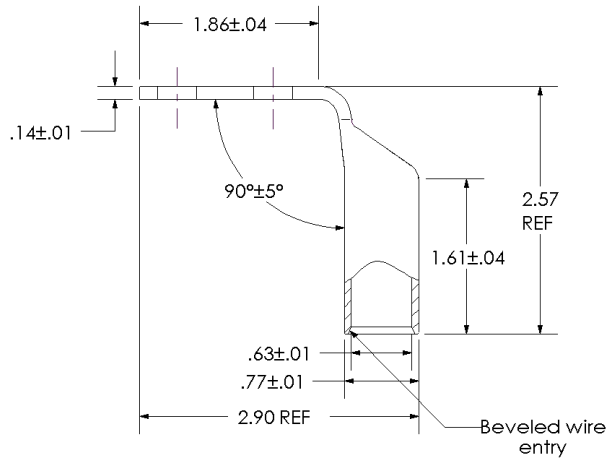

sales@integrated-circuit.com

THIS COPY IS PROVIDED ON A RESTRICTED BASIS AND IS NOT TO BE USED IN ANY WAY DETRIMENTAL TO THE INTERESTS OF PANDUIT CORP.

Material	High Conductivity Seamless Copper Tube
Plating	Electro-Tin
Wire Size	250 kcmil
Wire Type	Stranded Copper; Class B: Compact, Compressed or Concentric, Class C: Concentric
Wire Strip Length	1-11/16 in.
Stud Size	3/8 in.
UL Listed Wire Connector	Yes, for applications up to 35kv. Consult cable manufacturer for voltage stress relief instructions with applications greater than 2000 volts.
UL Temperature Rating	90° C
C.S.A Certified Wire Connector	Yes
Panduit Color Code on Barrel	YELLOW
Panduit Die Index No. on Barrel	P62
Alternate Industry Die Index No. () on Barrel	(16)

REV	DATE	BY	CHK	DESCRIPTION	ECN
00	9/02	SAB	DRL	RELEASED	10335

PANDUIT CORP. TINLEY PARK, ILLINOIS

LCC250-38DF-X
 Copper Lug - Two-Hole, Long Barrel, 90° Angle Tongue

SCALE N/A DRAWING NO / CAD FILE LCC250-38DF-CUST