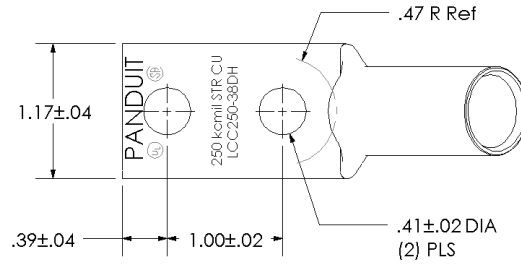

sales@integrated-circuit.com

Distributor of Panduit: Excellent Integrated System Limited
 Datasheet of LCC250-38DH-X - LUG COPPER 2 HOLE

THIS COPY IS PROVIDED ON A RESTRICTED BASIS AND IS NOT TO BE USED IN ANY WAY DETRIMENTAL TO THE INTERESTS OF PANDUIT CORP.

Material	High Conductivity Seamless Copper Tube
Plating	Electro-Tin
Wire Size	250 kcmil
Wire Type	Stranded Copper; Class B: Compact, Compressed or Concentric, Class C: Concentric
Wire Strip Length	1-11/16 in.
Stud Size	3/8 in.
UL Listed Wire Connector	Yes, for applications up to 35kv. Consult cable manufacturer for voltage stress relief instructions with applications greater than 2000 volts.
UL Temperature Rating	90° C
C.S.A Certified Wire Connector	Yes
Panduit Color Code on Barrel	YELLOW
Panduit Die Index No. on Barrel	P62
Alternate Industry Die Index No. () on Barrel	(16)

Color coded barrel markings

00	8/02	SAB	DRL	RELEASED	10334
REV	DATE	BY	CHK	DESCRIPTION	ECN

PANDUIT CORP. TINLEY PARK, ILLINOIS

LCC250-38DH-X
 Copper Lug - Two-Hole, Long Barrel, 45° Angle Tongue

SCALE N/A DRAWING NO / CAD FILE LCC250-38DH-CUST