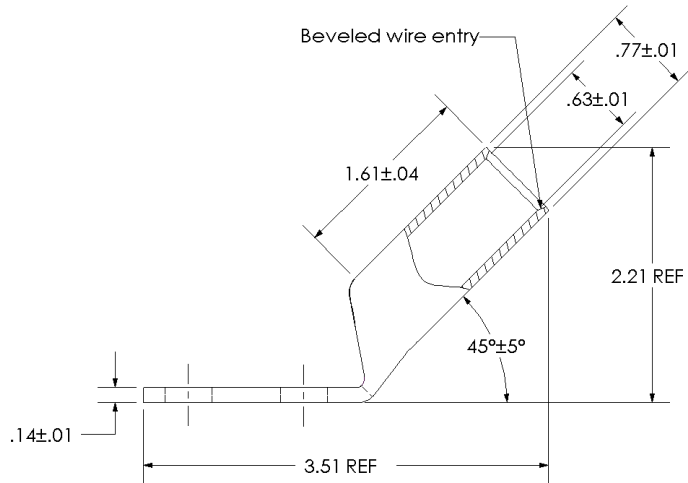

sales@integrated-circuit.com

Distributor of Panduit: Excellent Integrated System Limited
 Datasheet of LCC250-38DH-X - LUG COPPER 2 HOLE

THIS COPY IS PROVIDED ON A RESTRICTED BASIS AND IS NOT TO BE USED IN ANY WAY DETRIMENTAL TO THE INTERESTS OF PANDUIT CORP.

Material	High Conductivity Seamless Copper Tube
Plating	Electro-Tin
Wire Size	250 kcmil
Wire Type	Stranded Copper; Class B: Compact, Compressed or Concentric, Class C: Concentric
Wire Strip Length	1-11/16 in.
Stud Size	3/8 in.
UL Listed Wire Connector	Yes, for applications up to 35kv. Consult cable manufacturer for voltage stress relief instructions with applications greater than 2000 volts.
UL Temperature Rating	90° C
C.S.A Certified Wire Connector	Yes
Panduit Color Code on Barrel	YELLOW
Panduit Die Index No. on Barrel	P62
Alternate Industry Die Index No. () on Barrel	(16)

Color coded barrel markings

00	8/02	SAB	DRL	RELEASED	10334
REV	DATE	BY	CHK	DESCRIPTION	ECN

PANDUIT CORP. TINLEY PARK, ILLINOIS

LCC250-38DH-X
 Copper Lug - Two-Hole, Long Barrel, 45° Angle Tongue

SCALE N/A DRAWING NO / CAD FILE LCC250-38DH-CUST