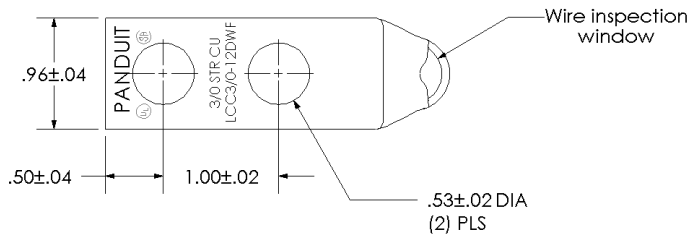

sales@integrated-circuit.com

THIS COPY IS PROVIDED ON A RESTRICTED BASIS AND IS NOT TO BE USED IN ANY WAY DETRIMENTAL TO THE INTERESTS OF PANDUIT CORP.

Material	High Conductivity Seamless Copper Tube
Plating	Electro-Tin
Wire Size	3/0 AWG
Wire Type	Stranded Copper; Class B: Compact, Compressed or Concentric, Class C: Concentric
Wire Strip Length	1-9/16 in.
Stud Size	1/2 in.
UL Listed Wire Connector	Yes, for applications up to 35kv. Consult cable manufacturer for voltage stress relief instructions with applications greater than 2000 volts.
UL Temperature Rating	90° C
C.S.A Certified Wire Connector	Yes
Panduit Color Code on Barrel	ORANGE
Panduit Die Index No. on Barrel	P50
Alternate Industry Die Index No. () on Barrel	(14)

CERTIFIED

LISTED Wire Connector

REV	DATE	BY	CHK	DESCRIPTION	ECN
00	9/02	SAB	DRL	RELEASED	10342

PANDUIT CORP. TINLEY PARK, ILLINOIS

LCC3/0-12DWF-X
 Copper Lug - Two-Hole, Long Barrel with Window, 90° Angle Tongue