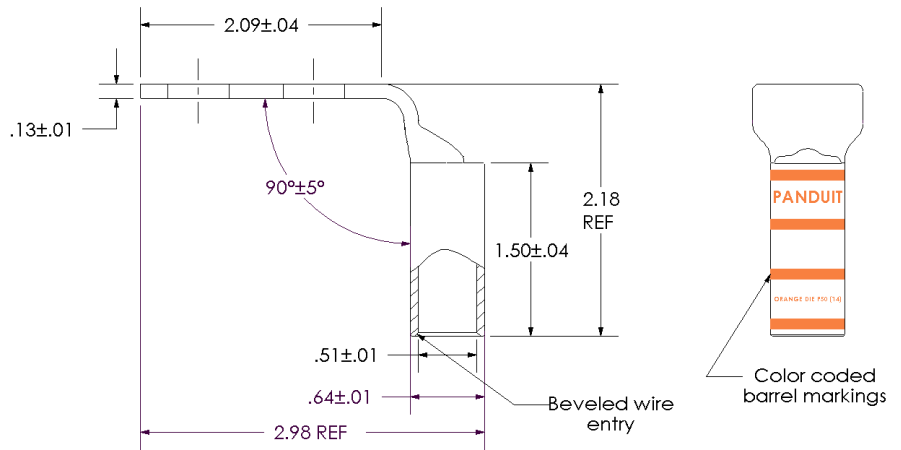

sales@integrated-circuit.com

THIS COPY IS PROVIDED ON A RESTRICTED BASIS AND IS NOT TO BE USED IN ANY WAY DETRIMENTAL TO THE INTERESTS OF PANDUIT CORP.

Material	High Conductivity Seamless Copper Tube
Plating	Electro-Tin
Wire Size	3/0 AWG
Wire Type	Stranded Copper; Class B: Compact, Compressed or Concentric, Class C: Concentric
Wire Strip Length	1-9/16 in.
Stud Size	1/2 in.
UL Listed Wire Connector	Yes, for applications up to 35kv. Consult cable manufacturer for voltage stress relief instructions with applications greater than 2000 volts.
UL Temperature Rating	90° C
C.S.A Certified Wire Connector	Yes
Panduit Color Code on Barrel	ORANGE
Panduit Die Index No. on Barrel	P50
Alternate Industry Die Index No. () on Barrel	(14)

CERTIFIED

LISTED Wire Connector

REV	DATE	BY	CHK	DESCRIPTION	ECN
00	9/02	SAB	DRL	RELEASED	10342

PANDUIT CORP. TINLEY PARK, ILLINOIS

LCC3/0-12DWF-X
 Copper Lug - Two-Hole, Long Barrel with Window, 90° Angle Tongue