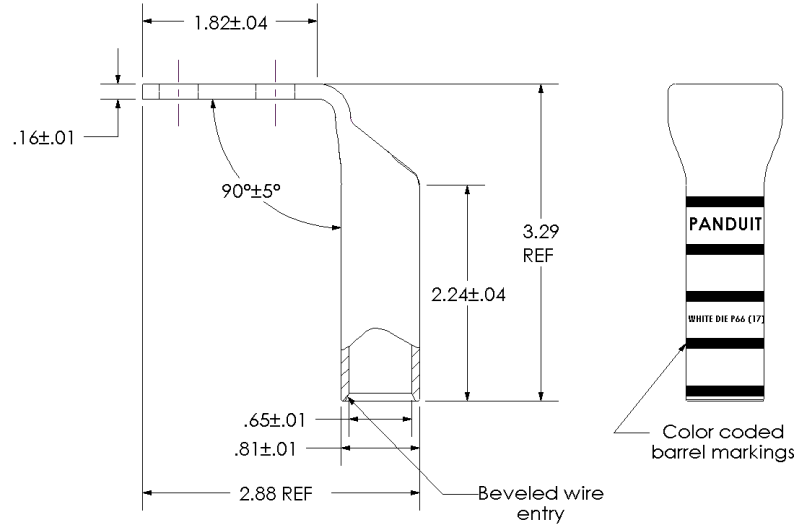

sales@integrated-circuit.com

THIS COPY IS PROVIDED ON A RESTRICTED BASIS AND IS NOT TO BE USED IN ANY WAY DETRIMENTAL TO THE INTERESTS OF PANDUIT CORP.

Material	High Conductivity Seamless Copper Tube
Plating	Electro-Tin
Wire Size	300 kcmil
Wire Type	Stranded Copper; Class B: Compact, Compressed or Concentric, Class C: Concentric
Wire Strip Length	2-5/16 in.
Stud Size	3/8 in.
UL Listed Wire Connector	Yes, for applications up to 35kv. Consult cable manufacturer for voltage stress relief instructions with applications greater than 2000 volts.
UL Temperature Rating	90° C
C.S.A Certified Wire Connector	Yes
Panduit Color Code on Barrel	WHITE
Panduit Die Index No. on Barrel	P66
Alternate Industry Die Index No. () on Barrel	(17)

00	9/02	SAB	DRL	RELEASED	10335
REV	DATE	BY	CHK	DESCRIPTION	ECN

PANDUIT CORP. TINLEY PARK, ILLINOIS

LCC300-38DF-X
 Copper Lug - Two-Hole, Long Barrel, 90° Angle Tongue

SCALE N/A DRAWING NO / CAD FILE LCC300-38DF-CUST