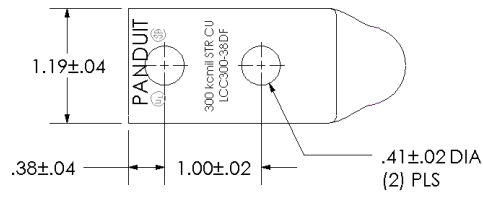

sales@integrated-circuit.com

THIS COPY IS PROVIDED ON A RESTRICTED BASIS AND IS NOT TO BE USED IN ANY WAY DETRIMENTAL TO THE INTERESTS OF PANDUIT CORP.

Material	High Conductivity Seamless Copper Tube
Plating	Electro-Tin
Wire Size	300 kcmil
Wire Type	Stranded Copper; Class B: Compact, Compressed or Concentric, Class C: Concentric
Wire Strip Length	2-5/16 in.
Stud Size	3/8 in.
UL Listed Wire Connector	Yes, for applications up to 35kv. Consult cable manufacturer for voltage stress relief instructions with applications greater than 2000 volts.
UL Temperature Rating	90° C
C.S.A Certified Wire Connector	Yes
Panduit Color Code on Barrel	WHITE
Panduit Die Index No. on Barrel	P66
Alternate Industry Die Index No. () on Barrel	(17)

00	9/02	SAB	DRL	RELEASED	10335
REV	DATE	BY	CHK	DESCRIPTION	ECN

PANDUIT CORP. TINLEY PARK, ILLINOIS

LCC300-38DF-X
 Copper Lug - Two-Hole, Long Barrel, 90° Angle Tongue

SCALE N/A DRAWING NO / CAD FILE LCC300-38DF-CUST