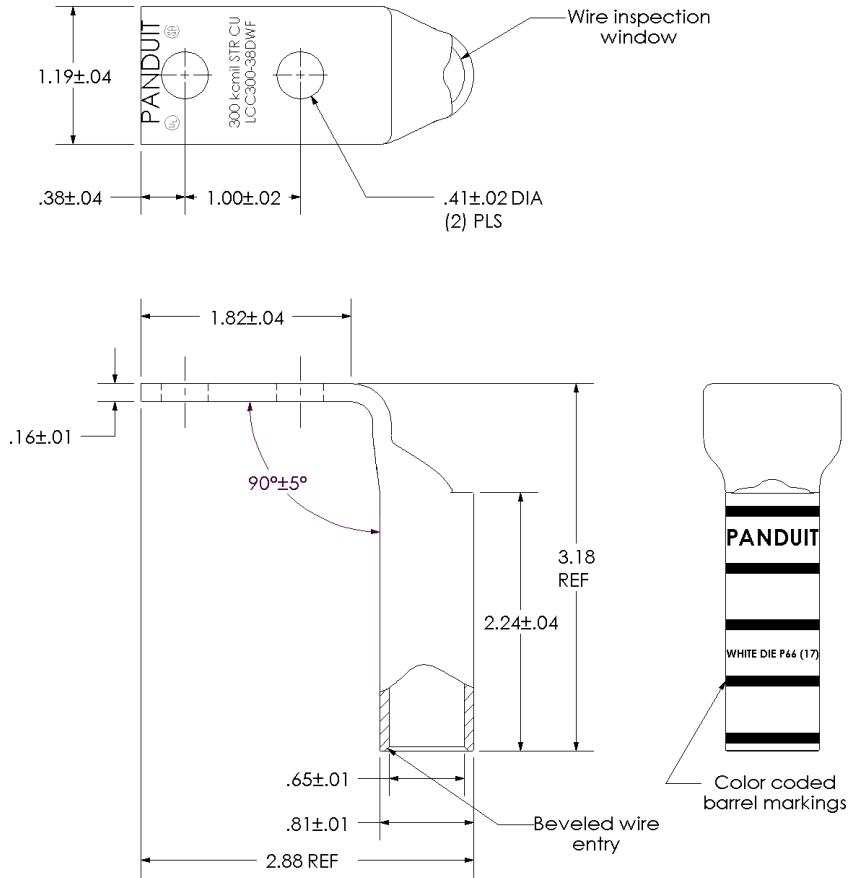

## Excellent Integrated System Limited

Stocking Distributor

Click to view price, real time Inventory, Delivery & Lifecycle Information:

[Panduit](#)

[LCC300-38DWF-X](#)

For any questions, you can email us directly:

[sales@integrated-circuit.com](mailto:sales@integrated-circuit.com)

THIS COPY IS PROVIDED ON A RESTRICTED BASIS AND IS NOT TO BE USED IN ANY WAY DETRIMENTAL TO THE INTERESTS OF PANDUIT CORP.

Material	High Conductivity Seamless Copper Tube
Plating	Electro-Tin
Wire Size	300 kcmil
Wire Type	Stranded Copper; Class B: Compact, Compressed or Concentric, Class C: Concentric
Wire Strip Length	2-5/16 in.
Stud Size	3/8 in.
UL Listed Wire Connector	Yes, for applications up to 35kv. Consult cable manufacturer for voltage stress relief instructions with applications greater than 2000 volts.
UL Temperature Rating	90° C
C.S.A Certified Wire Connector	Yes
Panduit Color Code on Barrel	WHITE
Panduit Die Index No. on Barrel	P66
Alternate Industry Die Index No. ( ) on Barrel	(17)

00	9/02	SAB	DRL	RELEASED	10342
REV	DATE	BY	CHK	DESCRIPTION	ECN

**PANDUIT CORP.** TINLEY PARK, ILLINOIS  
 LCC300-38DWF-X  
 Copper Lug - Two-Hole, Long Barrel with Window, 90° Angle Tongue  
 SCALE N/A  
 DRAWING NO / CAD FILE LCC300-38DWF-CUST