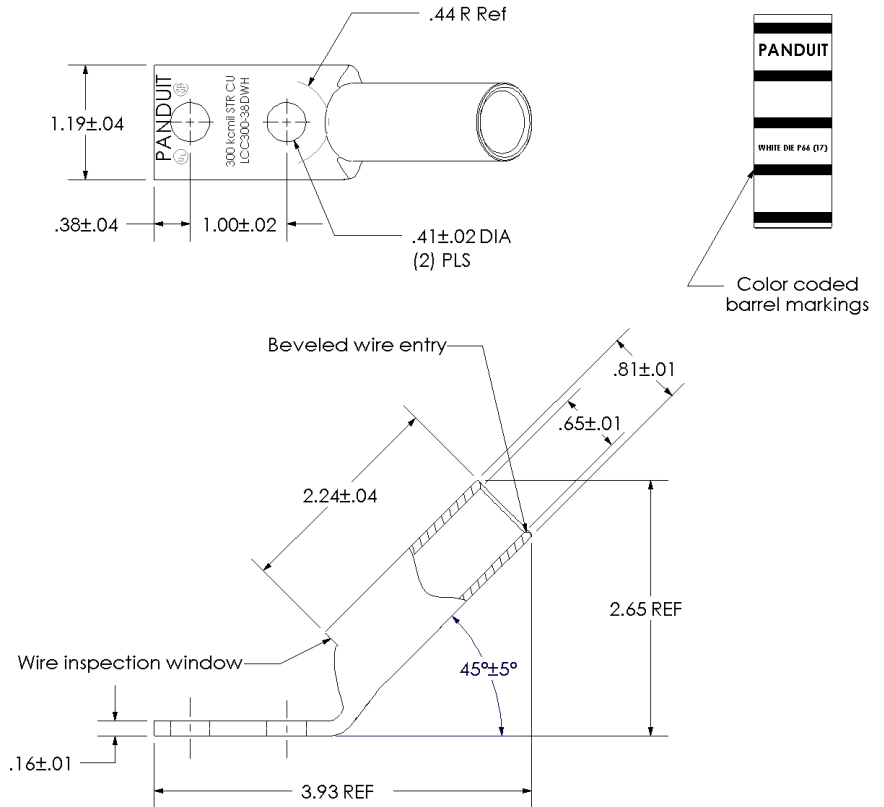

Excellent Integrated System Limited

Stocking Distributor

Click to view price, real time Inventory, Delivery & Lifecycle Information:

[Panduit](#)

[LCC300-38DWH-X](#)

For any questions, you can email us directly:

sales@integrated-circuit.com

THIS COPY IS PROVIDED ON A RESTRICTED BASIS AND IS NOT TO BE USED IN ANY WAY DETRIMENTAL TO THE INTERESTS OF PANDUIT CORP.

Material	High Conductivity Seamless Copper Tube
Plating	Electro-Tin
Wire Size	300 kcmil
Wire Type	Stranded Copper; Class B: Compact, Compressed or Concentric, Class C: Concentric
Wire Strip Length	2-5/16 in.
Stud Size	3/8 in.
UL Listed Wire Connector	Yes, for applications up to 35kv. Consult cable manufacturer for voltage stress relief instructions with applications greater than 2000 volts.
UL Temperature Rating	90° C
C.S.A Certified Wire Connector	Yes
Panduit Color Code on Barrel	WHITE
Panduit Die Index No. on Barrel	P66
Alternate Industry Die Index No. () on Barrel	(17)

					PANDUIT CORP. TINLEY PARK, ILLINOIS	
					LCC300-38DWH-X Copper Lug - Two-Hole, Long Barrel with Window, 45° Angle Tongue	
00	7/02	SAB	DRL	RELEASED	10341	
REV	DATE	BY	CHK	DESCRIPTION	ECN	SCALE N/A DRAWING NO / CAD FILE LCC300-38DWH-CUST