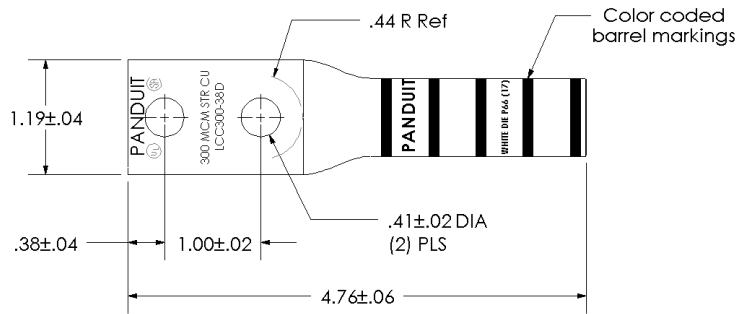

Excellent Integrated System Limited

Stocking Distributor

Click to view price, real time Inventory, Delivery & Lifecycle Information:

[Panduit](#)

[LCC300-38D-X](#)

For any questions, you can email us directly:

sales@integrated-circuit.com

THIS COPY IS PROVIDED ON A RESTRICTED BASIS AND IS NOT TO BE USED IN ANY WAY DETRIMENTAL TO THE INTERESTS OF PANDUIT CORP.

Material	High Conductivity Seamless Copper Tube
Plating	Electro-Tin
Wire Size	300 kcmil
Wire Type	Stranded Copper; Class B: Compact, Compressed or Concentric, Class C: Concentric
Wire Strip Length	2-5/16 in.
Stud Size	3/8 in.
UL Listed Wire Connector	Yes, for applications up to 35kv. Consult cable manufacturer for voltage stress relief instructions with applications greater than 2000 volts.
UL Temperature Rating	90° C
C.S.A Certified Wire Connector	Yes
Panduit Color Code on Barrel	WHITE
Panduit Die Index No. on Barrel	P66
Alternate Industry Die Index No. () on Barrel	(17)

				PANDUIT CORP. TINLEY PARK, ILLINOIS	
				LCC300-38D-X Copper Lug - Two-Hole, Long Barrel	
00	12/02	SAB	DRL	RELEASED	10333
REV	DATE	BY	CHK	DESCRIPTION	ECN
					SCALE N/A
					DRAWING NO / CAD FILE
					LCC300-38D-CUST