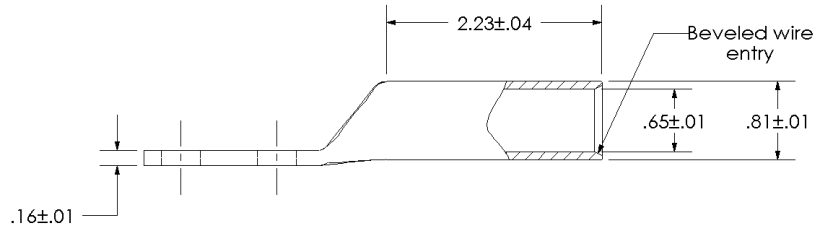

sales@integrated-circuit.com

THIS COPY IS PROVIDED ON A RESTRICTED BASIS AND IS NOT TO BE USED IN ANY WAY DETRIMENTAL TO THE INTERESTS OF PANDUIT CORP.

Material	High Conductivity Seamless Copper Tube
Plating	Electro-Tin
Wire Size	300 kcmil
Wire Type	Stranded Copper; Class B: Compact, Compressed or Concentric, Class C: Concentric
Wire Strip Length	2-5/16 in.
Stud Size	3/8 in.
UL Listed Wire Connector	Yes, for applications up to 35kv. Consult cable manufacturer for voltage stress relief instructions with applications greater than 2000 volts.
UL Temperature Rating	90° C
C.S.A Certified Wire Connector	Yes
Panduit Color Code on Barrel	WHITE
Panduit Die Index No. on Barrel	P66
Alternate Industry Die Index No. () on Barrel	(17)

				PANDUIT CORP. TINLEY PARK, ILLINOIS	
				LCC300-38D-X Copper Lug - Two-Hole, Long Barrel	
00	12/02	SAB	DRL	RELEASED	10333
REV	DATE	BY	CHK	DESCRIPTION	ECN
					SCALE N/A
					DRAWING NO / CAD FILE
					LCC300-38D-CUST