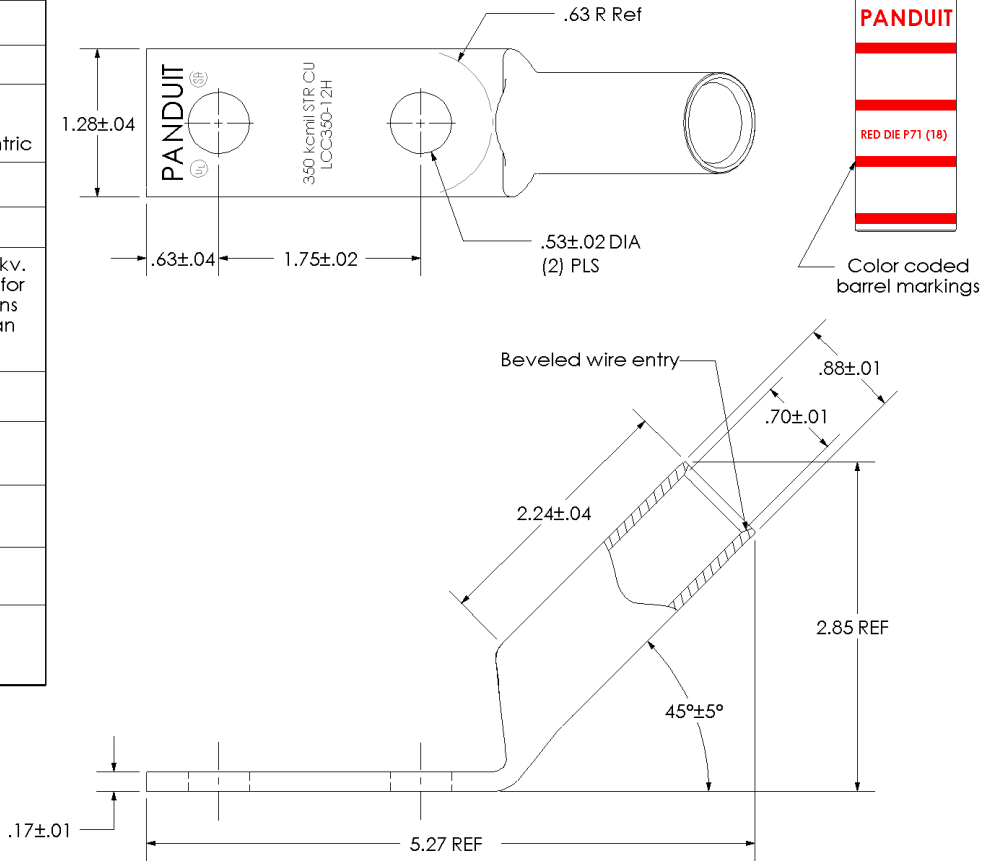

Excellent Integrated System Limited

Stocking Distributor

Click to view price, real time Inventory, Delivery & Lifecycle Information:

[Panduit](#)

[LCC350-12H-X](#)

For any questions, you can email us directly:

sales@integrated-circuit.com

THIS COPY IS PROVIDED ON A RESTRICTED BASIS AND IS NOT TO BE USED IN ANY WAY DETRIMENTAL TO THE INTERESTS OF PANDUIT CORP.

Material	High Conductivity Seamless Copper Tube
Plating	Electro-Tin
Wire Size	350 kcmil
Wire Type	Stranded Copper; Class B: Compact, Compressed or Concentric, Class C: Concentric
Wire Strip Length	2-5/16 in.
Stud Size	1/2 in.
UL Listed Wire Connector	Yes, for applications up to 35kv. Consult cable manufacturer for voltage stress relief instructions with applications greater than 2000 volts.
UL Temperature Rating	90° C
C.S.A Certified Wire Connector	Yes
Panduit Color Code on Barrel	RED
Panduit Die Index No. on Barrel	P71
Alternate Industry Die Index No. () on Barrel	{18}

00	8/02	SAB	DRL	RELEASED	10334
REV	DATE	BY	CHK	DESCRIPTION	ECN

PANDUIT CORP. TINLEY PARK, ILLINOIS

LCC350-12H-X
 Copper Lug - Two-Hole, Long Barrel, 45° Angle Tongue

SCALE N/A DRAWING NO / CAD FILE LCC350-12H-CUST