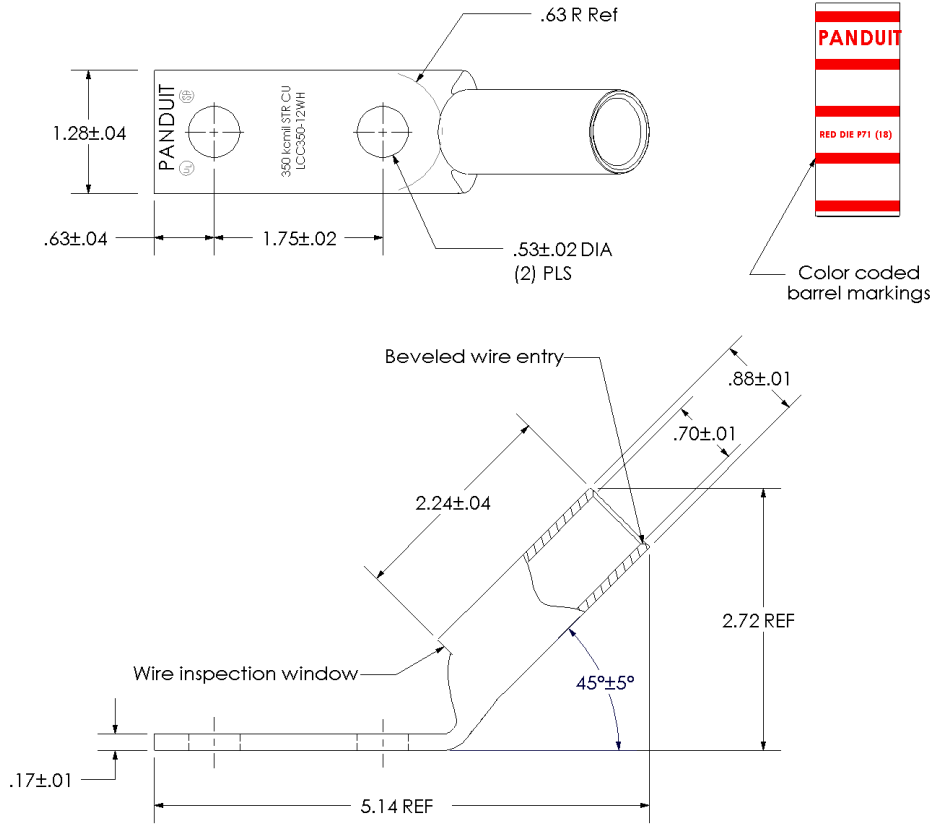

sales@integrated-circuit.com

THIS COPY IS PROVIDED ON A RESTRICTED BASIS AND IS NOT TO BE USED IN ANY WAY DETRIMENTAL TO THE INTERESTS OF PANDUIT CORP.

Material	High Conductivity Seamless Copper Tube
Plating	Electro-Tin
Wire Size	350 kcmil
Wire Type	Stranded Copper; Class B: Compact, Compressed or Concentric, Class C: Concentric
Wire Strip Length	2-5/16 in.
Stud Size	1/2 in.
UL Listed Wire Connector	Yes, for applications up to 35kv. Consult cable manufacturer for voltage stress relief instructions with applications greater than 2000 volts.
UL Temperature Rating	90° C
C.S.A Certified Wire Connector	Yes
Panduit Color Code on Barrel	RED
Panduit Die Index No. on Barrel	P71
Alternate Industry Die Index No. () on Barrel	{18}

					PANDUIT CORP. TINLEY PARK, ILLINOIS	
					LCC350-12WH-X Copper Lug - Two-Hole, Long Barrel with Window, 45° Angle Tongue	
00	7/02	SAB	DRL	RELEASED	10341	
REV	DATE	BY	CHK	DESCRIPTION	ECN	SCALE N/A DRAWING NO / CAD FILE LCC350-12WH-CUST