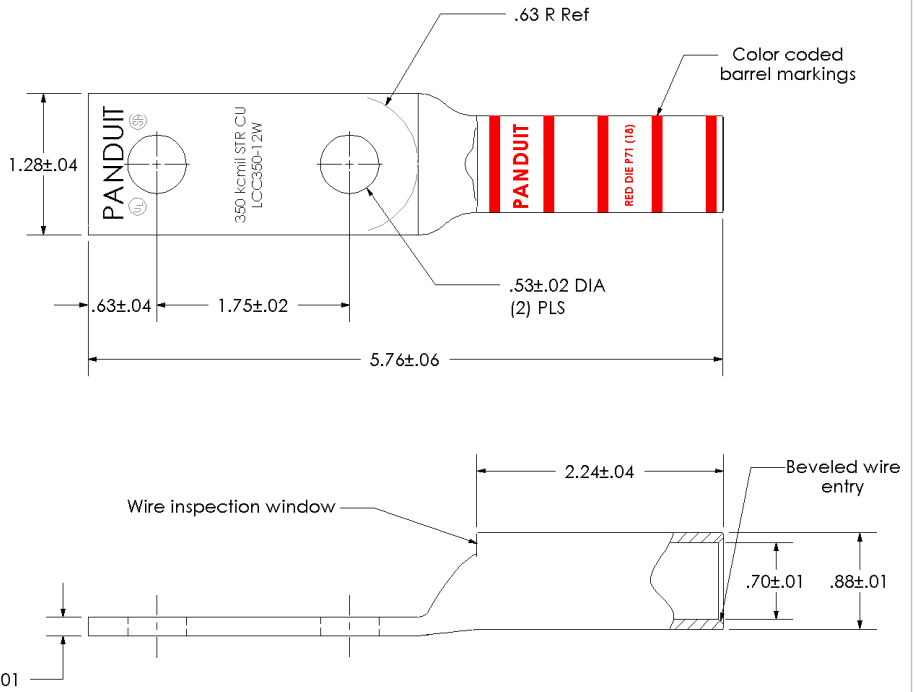

sales@integrated-circuit.com

THIS COPY IS PROVIDED ON A RESTRICTED BASIS AND IS NOT TO BE USED IN ANY WAY DETRIMENTAL TO THE INTERESTS OF PANDUIT CORP.

Material	High Conductivity Seamless Copper Tube
Plating	Electro-Tin
Wire Size	350 kcmil
Wire Type	Stranded Copper; Class B: Compact, Compressed or Concentric, Class C: Concentric
Wire Strip Length	2-5/16 in.
Stud Size	1/2 in.
UL Listed Wire Connector	Yes, for applications up to 35kv. Consult cable manufacturer for voltage stress relief instructions with applications greater than 2000 volts.
UL Temperature Rating	90 ° C
C.S.A Certified Wire Connector	Yes
Panduit Color Code on Barrel	RED
Panduit Die Index No. on Barrel	P71
Alternate Industry Die Index No. () on Barrel	(18)

				PANDUIT CORP. TINLEY PARK, ILLINOIS	
				LCC350-12W-X Copper Lug - Two-Hole, Long Barrel with Window	
00	9/02	SAB	DRL	RELEASED	10340
REV	DATE	BY	CHK	DESCRIPTION	ECN
					SCALE N/A
					DRAWING NO / CAD FILE
					LCC350-12W-CUST