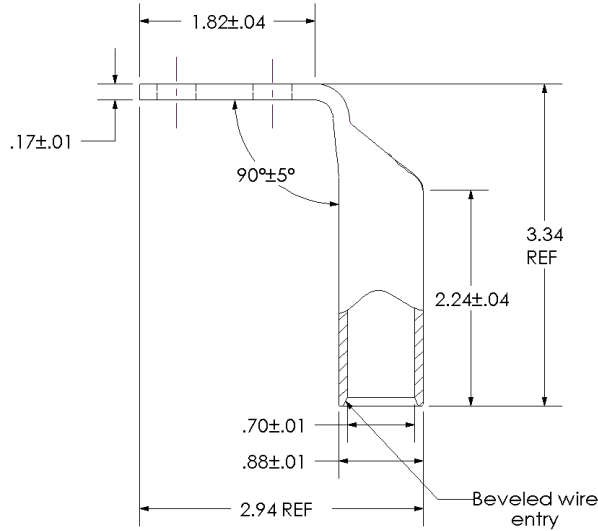

Excellent Integrated System Limited

Stocking Distributor

Click to view price, real time Inventory, Delivery & Lifecycle Information:

[Panduit](#)

[LCC350-38DF-X](#)

For any questions, you can email us directly:

sales@integrated-circuit.com

THIS COPY IS PROVIDED ON A RESTRICTED BASIS AND IS NOT TO BE USED IN ANY WAY DETRIMENTAL TO THE INTERESTS OF PANDUIT CORP.

Material	High Conductivity Seamless Copper Tube
Plating	Electro-Tin
Wire Size	350 kcmil
Wire Type	Stranded Copper; Class B: Compact, Compressed or Concentric, Class C: Concentric
Wire Strip Length	2-5/16 in.
Stud Size	3/8 in.
UL Listed Wire Connector	Yes, for applications up to 35kv. Consult cable manufacturer for voltage stress relief instructions with applications greater than 2000 volts.
UL Temperature Rating	90° C
C.S.A Certified Wire Connector	Yes
Panduit Color Code on Barrel	RED
Panduit Die Index No. on Barrel	P71
Alternate Industry Die Index No. () on Barrel	(18)

REV	DATE	BY	CHK	DESCRIPTION	ECN
00	9/02	SAB	DRL	RELEASED	10335

PANDUIT CORP. TINLEY PARK, ILLINOIS

LCC350-38DF-X
 Copper Lug - Two-Hole, Long Barrel, 90° Angle Tongue

SCALE N/A DRAWING NO / CAD FILE LCC350-38DF-CUST