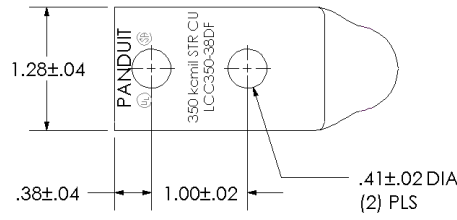

sales@integrated-circuit.com

THIS COPY IS PROVIDED ON A RESTRICTED BASIS AND IS NOT TO BE USED IN ANY WAY DETRIMENTAL TO THE INTERESTS OF PANDUIT CORP.

Material	High Conductivity Seamless Copper Tube
Plating	Electro-Tin
Wire Size	350 kcmil
Wire Type	Stranded Copper; Class B: Compact, Compressed or Concentric, Class C: Concentric
Wire Strip Length	2-5/16 in.
Stud Size	3/8 in.
UL Listed Wire Connector	Yes, for applications up to 35kv. Consult cable manufacturer for voltage stress relief instructions with applications greater than 2000 volts.
UL Temperature Rating	90° C
C.S.A Certified Wire Connector	Yes
Panduit Color Code on Barrel	RED
Panduit Die Index No. on Barrel	P71
Alternate Industry Die Index No. () on Barrel	(18)

REV	DATE	BY	CHK	DESCRIPTION	ECN
00	9/02	SAB	DRL	RELEASED	10335

PANDUIT CORP. TINLEY PARK, ILLINOIS

LCC350-38DF-X
 Copper Lug - Two-Hole, Long Barrel, 90° Angle Tongue

SCALE N/A DRAWING NO / CAD FILE LCC350-38DF-CUST