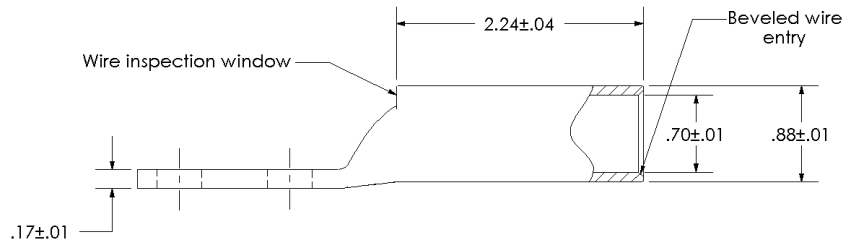

sales@integrated-circuit.com

THIS COPY IS PROVIDED ON A RESTRICTED BASIS AND IS NOT TO BE USED IN ANY WAY DETRIMENTAL TO THE INTERESTS OF PANDUIT CORP.

Material	High Conductivity Seamless Copper Tube
Plating	Electro-Tin
Wire Size	350 kcmil
Wire Type	Stranded Copper; Class B: Compact, Compressed or Concentric, Class C: Concentric
Wire Strip Length	2-5/16 in.
Stud Size	3/8 in.
UL Listed Wire Connector	Yes, for applications up to 35kv. Consult cable manufacturer for voltage stress relief instructions with applications greater than 2000 volts.
UL Temperature Rating	90 ° C
C.S.A Certified Wire Connector	Yes
Panduit Color Code on Barrel	RED
Panduit Die Index No. on Barrel	P71
Alternate Industry Die Index No. () on Barrel	(18)

				PANDUIT CORP. TINLEY PARK, ILLINOIS	
				LCC350-38DW-X Copper Lug - Two-Hole, Long Barrel with Window	
00	9/02	SAB	DRL	RELEASED	10340
REV	DATE	BY	CHK	DESCRIPTION	ECN
					SCALE N/A
				DRAWING NO / CAD FILE	LCC350-38DW-CUST