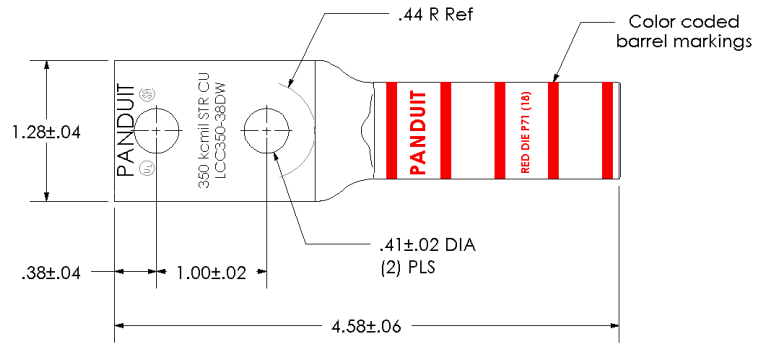

Excellent Integrated System Limited

Stocking Distributor

Click to view price, real time Inventory, Delivery & Lifecycle Information:

[Panduit](#)

[LCC350-38DW-X](#)

For any questions, you can email us directly:

sales@integrated-circuit.com

THIS COPY IS PROVIDED ON A RESTRICTED BASIS AND IS NOT TO BE USED IN ANY WAY DETRIMENTAL TO THE INTERESTS OF PANDUIT CORP.

Material	High Conductivity Seamless Copper Tube
Plating	Electro-Tin
Wire Size	350 kcmil
Wire Type	Stranded Copper; Class B: Compact, Compressed or Concentric, Class C: Concentric
Wire Strip Length	2-5/16 in.
Stud Size	3/8 in.
UL Listed Wire Connector	Yes, for applications up to 35kv. Consult cable manufacturer for voltage stress relief instructions with applications greater than 2000 volts.
UL Temperature Rating	90 ° C
C.S.A Certified Wire Connector	Yes
Panduit Color Code on Barrel	RED
Panduit Die Index No. on Barrel	P71
Alternate Industry Die Index No. () on Barrel	(18)

				PANDUIT CORP. TINLEY PARK, ILLINOIS	
				LCC350-38DW-X Copper Lug - Two-Hole, Long Barrel with Window	
00	9/02	SAB	DRL	RELEASED	10340
REV	DATE	BY	CHK	DESCRIPTION	ECN
					SCALE N/A
				DRAWING NO / CAD FILE	LCC350-38DW-CUST