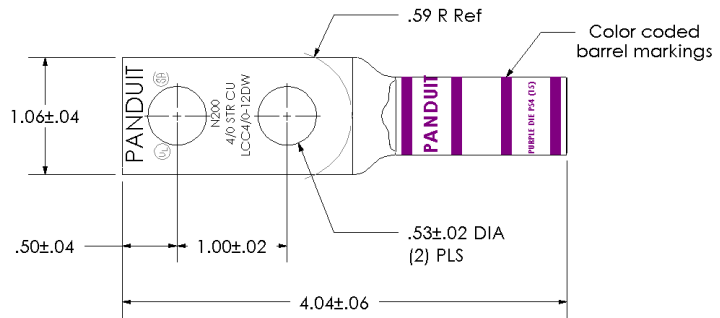

sales@integrated-circuit.com

THIS COPY IS PROVIDED ON A RESTRICTED BASIS AND IS NOT TO BE USED IN ANY WAY DETRIMENTAL TO THE INTERESTS OF PANDUIT CORP.

Material	High Conductivity Seamless Copper Tube
Plating	Electro-Tin
Wire Size	4/0 AWG
Wire Type	Stranded Copper; Class B: Compact, Compressed or Concentric, Class C: Concentric
Wire Strip Length	1-5/8 in.
Stud Size	1/2 in.
UL Listed Wire Connector	Yes, for applications up to 35kv. Consult cable manufacturer for voltage stress relief instructions with applications greater than 2000 volts.
UL Temperature Rating	90 ° C
C.S.A Certified Wire Connector	Yes
Panduit Color Code on Barrel	PURPLE
Panduit Die Index No. on Barrel	P54
Alternate Industry Die Index No. () on Barrel	(15)

				PANDUIT CORP. TINLEY PARK, ILLINOIS	
				LCC4/0-12DW-X Copper Lug - Two-Hole, Long Barrel with Window	
00	9/02	SAB	DRL	RELEASED	10340
REV	DATE	BY	CHK	DESCRIPTION	ECN
					SCALE N/A
				DRAWING NO / CAD FILE	LCC4_0-12DW-CUST