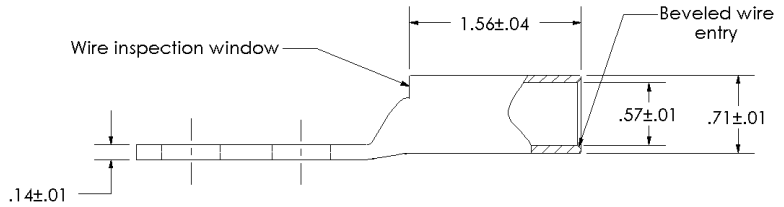

sales@integrated-circuit.com

THIS COPY IS PROVIDED ON A RESTRICTED BASIS AND IS NOT TO BE USED IN ANY WAY DETRIMENTAL TO THE INTERESTS OF PANDUIT CORP.

Material	High Conductivity Seamless Copper Tube
Plating	Electro-Tin
Wire Size	4/0 AWG
Wire Type	Stranded Copper; Class B: Compact, Compressed or Concentric, Class C: Concentric
Wire Strip Length	1-5/8 in.
Stud Size	1/2 in.
UL Listed Wire Connector	Yes, for applications up to 35kv. Consult cable manufacturer for voltage stress relief instructions with applications greater than 2000 volts.
UL Temperature Rating	90 ° C
C.S.A Certified Wire Connector	Yes
Panduit Color Code on Barrel	PURPLE
Panduit Die Index No. on Barrel	P54
Alternate Industry Die Index No. () on Barrel	(15)