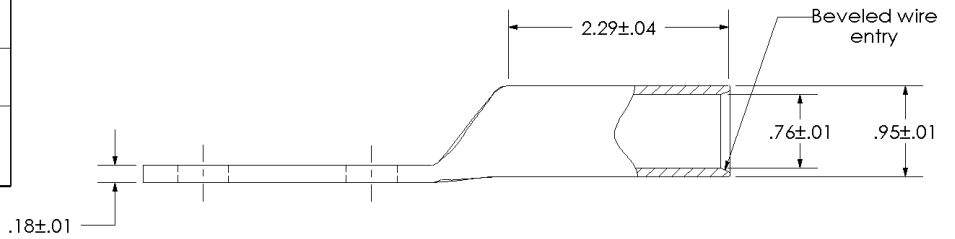

sales@integrated-circuit.com

THIS COPY IS PROVIDED ON A RESTRICTED BASIS AND IS NOT TO BE USED IN ANY WAY DETRIMENTAL TO THE INTERESTS OF PANDUIT CORP.

Material	High Conductivity Seamless Copper Tube
Plating	Electro-Tin
Wire Size	400 kcmil
Wire Type	Stranded Copper; Class B: Compact, Compressed or Concentric, Class C: Concentric
Wire Strip Length	2-3/8 in.
Stud Size	1/2 in.
UL Listed Wire Connector	Yes, for applications up to 35kv. Consult cable manufacturer for voltage stress relief instructions with applications greater than 2000 volts.
UL Temperature Rating	90° C
C.S.A Certified Wire Connector	Yes
Panduit Color Code on Barrel	BLUE
Panduit Die Index No. on Barrel	P76
Alternate Industry Die Index No. () on Barrel	(19)

00	12/02	SAB	DRL	RELEASED	10333
REV	DATE	BY	CHK	DESCRIPTION	ECN

PANDUIT CORP. TINLEY PARK, ILLINOIS

LCC400-12-6
 Copper Lug - Two-Hole, Long Barrel

SCALE N/A DRAWING NO / CAD FILE LCC400-12-CUST