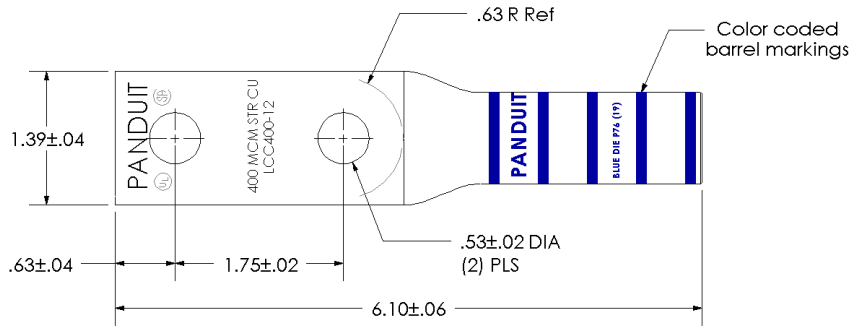

sales@integrated-circuit.com

THIS COPY IS PROVIDED ON A RESTRICTED BASIS AND IS NOT TO BE USED IN ANY WAY DETRIMENTAL TO THE INTERESTS OF PANDUIT CORP.

Material	High Conductivity Seamless Copper Tube
Plating	Electro-Tin
Wire Size	400 kcmil
Wire Type	Stranded Copper; Class B: Compact, Compressed or Concentric, Class C: Concentric
Wire Strip Length	2-3/8 in.
Stud Size	1/2 in.
UL Listed Wire Connector	Yes, for applications up to 35kv. Consult cable manufacturer for voltage stress relief instructions with applications greater than 2000 volts.
UL Temperature Rating	90° C
C.S.A Certified Wire Connector	Yes
Panduit Color Code on Barrel	BLUE
Panduit Die Index No. on Barrel	P76
Alternate Industry Die Index No. () on Barrel	(19)

00	12/02	SAB	DRL	RELEASED	10333
REV	DATE	BY	CHK	DESCRIPTION	ECN

PANDUIT CORP. TINLEY PARK, ILLINOIS

LCC400-12-6
 Copper Lug - Two-Hole, Long Barrel

SCALE N/A DRAWING NO / CAD FILE LCC400-12-CUST