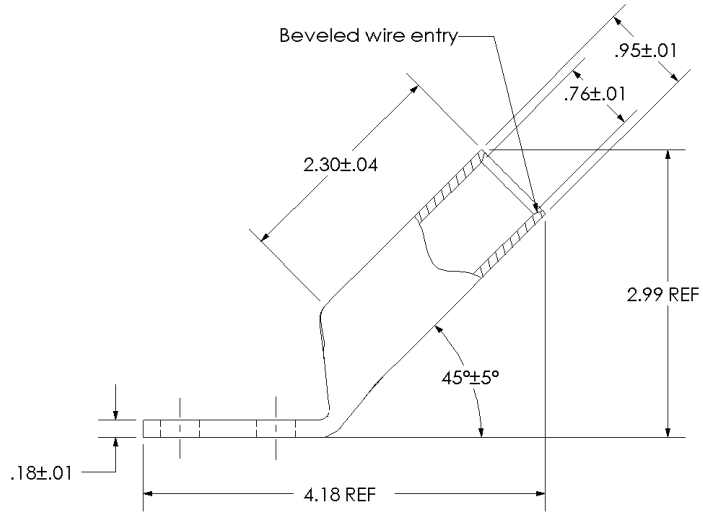

sales@integrated-circuit.com

THIS COPY IS PROVIDED ON A RESTRICTED BASIS AND IS NOT TO BE USED IN ANY WAY DETRIMENTAL TO THE INTERESTS OF PANDUIT CORP.

Material	High Conductivity Seamless Copper Tube
Plating	Electro-Tin
Wire Size	400 kcmil
Wire Type	Stranded Copper; Class B: Compact, Compressed or Concentric, Class C: Concentric
Wire Strip Length	2-3/8 in.
Stud Size	3/8 in.
UL Listed Wire Connector	Yes, for applications up to 35kv. Consult cable manufacturer for voltage stress relief instructions with applications greater than 2000 volts.
UL Temperature Rating	90° C
C.S.A Certified Wire Connector	Yes
Panduit Color Code on Barrel	BLUE
Panduit Die Index No. on Barrel	P76
Alternate Industry Die Index No. () on Barrel	(19)

REV	DATE	BY	CHK	DESCRIPTION	ECN
00	8/02	SAB	DRL	RELEASED	10334

PANDUIT CORP. TINLEY PARK, ILLINOIS

LCC400-38DH-6
 Copper Lug - Two-Hole, Long Barrel, 45° Angle Tongue

SCALE N/A DRAWING NO / CAD FILE LCC400-38DH-CUST