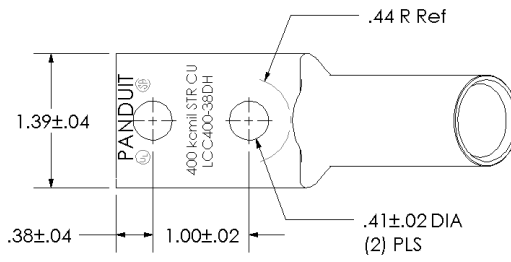

sales@integrated-circuit.com

THIS COPY IS PROVIDED ON A RESTRICTED BASIS AND IS NOT TO BE USED IN ANY WAY DETRIMENTAL TO THE INTERESTS OF PANDUIT CORP.

Material	High Conductivity Seamless Copper Tube
Plating	Electro-Tin
Wire Size	400 kcmil
Wire Type	Stranded Copper; Class B: Compact, Compressed or Concentric, Class C: Concentric
Wire Strip Length	2-3/8 in.
Stud Size	3/8 in.
UL Listed Wire Connector	Yes, for applications up to 35kv. Consult cable manufacturer for voltage stress relief instructions with applications greater than 2000 volts.
UL Temperature Rating	90° C
C.S.A Certified Wire Connector	Yes
Panduit Color Code on Barrel	BLUE
Panduit Die Index No. on Barrel	P76
Alternate Industry Die Index No. () on Barrel	(19)

REV	DATE	BY	CHK	DESCRIPTION	ECN
00	8/02	SAB	DRL	RELEASED	10334

PANDUIT CORP. TINLEY PARK, ILLINOIS

LCC400-38DH-6
 Copper Lug - Two-Hole, Long Barrel, 45° Angle Tongue

SCALE N/A DRAWING NO / CAD FILE LCC400-38DH-CUST