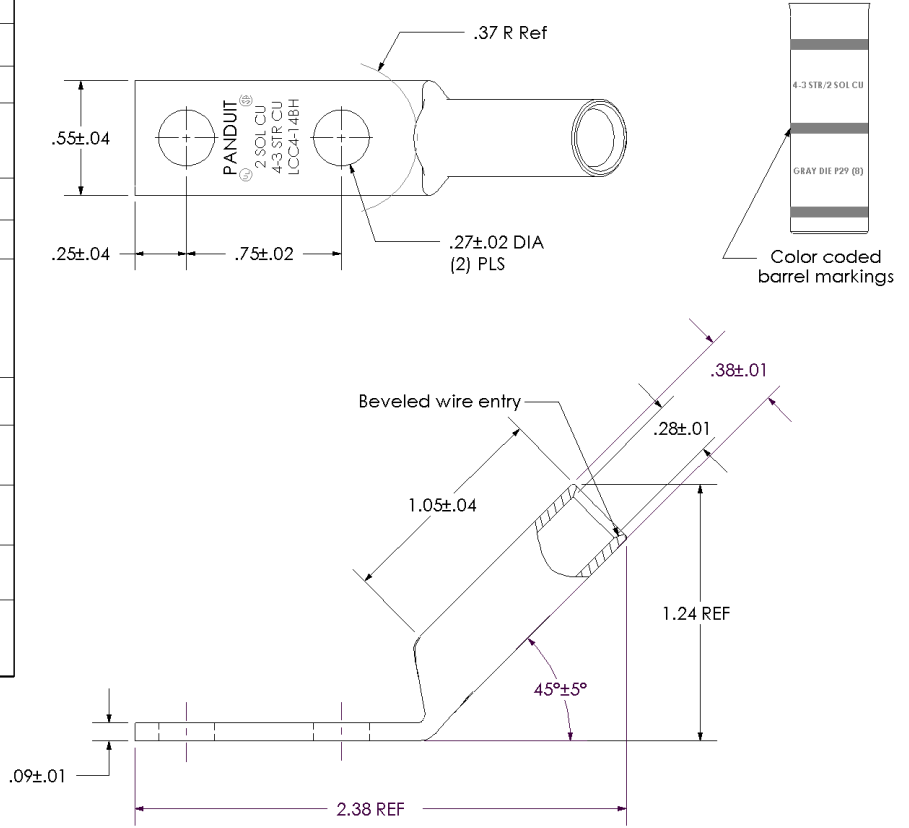

Excellent Integrated System Limited

Stocking Distributor

Click to view price, real time Inventory, Delivery & Lifecycle Information:

[Panduit](#)

[LCC4-14BH-L](#)

For any questions, you can email us directly:

sales@integrated-circuit.com

THIS COPY IS PROVIDED ON A RESTRICTED BASIS AND IS NOT TO BE USED IN ANY WAY DETRIMENTAL TO THE INTERESTS OF PANDUIT CORP.

Material	High Conductivity Seamless Copper Tube
Plating	Electro-Tin
Wire Size	4 AWG, 3 AWG & 2 SOL
Wire Type	Stranded Copper; Class B: Compact, Compressed or Concentric, Class C: Concentric
Wire Strip Length	1-1/8 in.
Stud Size	1/4 in.
UL Listed Wire Connector	Yes, for applications up to 35kv. Consult cable manufacturer for voltage stress relief instructions with applications greater than 2000 volts.
UL Temperature Rating	90 ° C
C.S.A Certified Wire Connector	Yes
Panduit Color Code on Barrel	GRAY
Panduit Die Index No. on Barrel	P29
Alternate Industry Die Index No. () on Barrel	(8)

					PANDUIT CORP. TINLEY PARK, ILLINOIS		
					LCC4-14BH-L		
					Copper Lug - Two-Hole, Long Barrel, 45° Angle Tongue		
01	2/03	SAC	PWS	EXTENDED WIRE RANGE AND UPDATED STAMPS AND MARKINGS	10543		
REV	DATE	BY	CHK	DESCRIPTION	ECN	SCALE	DRAWING NO / CAD FILE
						N/A	LCC4-14BH-CUST