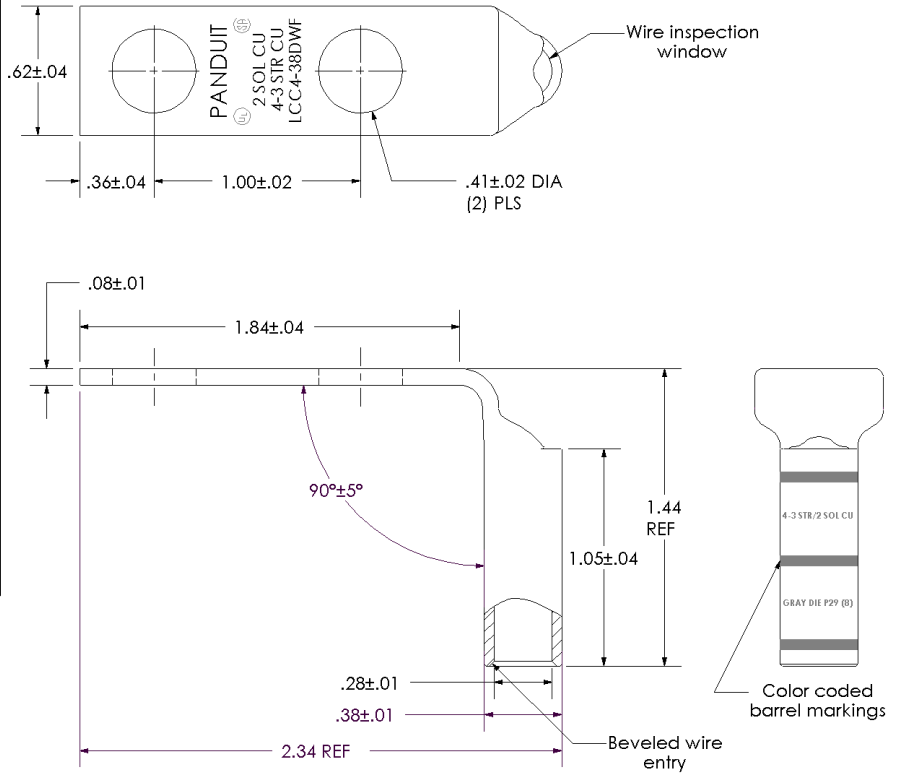

## Excellent Integrated System Limited

Stocking Distributor

Click to view price, real time Inventory, Delivery & Lifecycle Information:

[Panduit](#)

[LCC4-38DWF-L](#)

For any questions, you can email us directly:

[sales@integrated-circuit.com](mailto:sales@integrated-circuit.com)

THIS COPY IS PROVIDED ON A RESTRICTED BASIS AND IS NOT TO BE USED IN ANY WAY DETRIMENTAL TO THE INTERESTS OF PANDUIT CORP.

Material	High Conductivity Seamless Copper Tube
Plating	Electro-Tin
Wire Size	4 AWG, 3 AWG & 2 SOL
Wire Type	Stranded Copper; Class B: Compact, Compressed or Concentric, Class C: Concentric
Wire Strip Length	1-1/8 in.
Stud Size	3/8 in.
UL Listed Wire Connector	Yes, for applications up to 35kv. Consult cable manufacturer for voltage stress relief instructions with applications greater than 2000 volts.
UL Temperature Rating	90 ° C
C.S.A Certified Wire Connector	Yes
Panduit Color Code on Barrel	GRAY
Panduit Die Index No. on Barrel	P29
Alternate Industry Die Index No. ( ) on Barrel	(8)

					<b>PANDUIT CORP. TINLEY PARK, ILLINOIS</b>	
					LCC4-38DWF-L Copper Lug - Two-Hole, Long Barrel with Window, 90° Angle Tongue	
01	2/03	SAC	PWS	EXTENDED WIRE RANGE AND UPDATED STAMPS AND MARKINGS	10543	
REV	DATE	BY	CHK	DESCRIPTION	ECN	SCALE N/A DRAWING NO / CAD FILE LCC4-38DWF-CUST