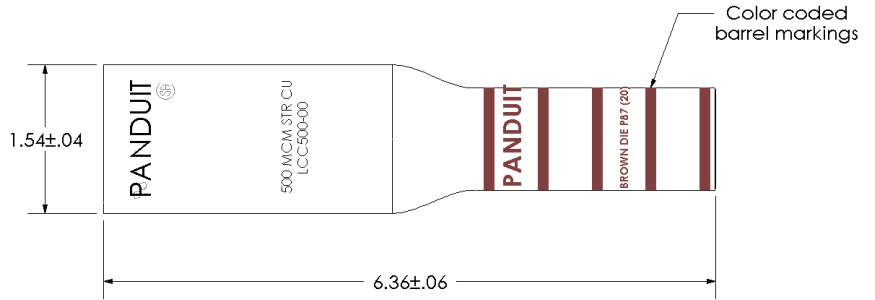

THIS COPY IS PROVIDED ON A RESTRICTED BASIS AND IS NOT TO BE USED IN ANY WAY DETRIMENTAL TO THE INTERESTS OF PANDUIT CORP.

Material	High Conductivity Seamless Copper Tube
Plating	Electro-Tin
Wire Size	500 kcmil
Wire Type	Stranded Copper; Class B: Compact, Compressed or Concentric, Class C: Concentric
Wire Strip Length	2-5/8 in.
Stud Size	N/A
UL Listed Wire Connector	Yes, for applications up to 35kv. Consult cable manufacturer for voltage stress relief instructions with applications greater than 2000 volts.
UL Temperature Rating	90° C
C.S.A Certified Wire Connector	Yes
Panduit Color Code on Barrel	BROWN
Panduit Die Index No. on Barrel	P87
Alternate Industry Die Index No. ( ) on Barrel	(20)

				<b>PANDUIT CORP. TINLEY PARK, ILLINOIS</b>	
				LCC500-00-6 Copper Lug - Blank Tongue, Long Barrel	
00	12/02	SAB	DRL	RELEASED	10333
REV	DATE	BY	CHK	DESCRIPTION	ECN
					SCALE N/A
					DRAWING NO / CAD FILE LCC500-00-CUST