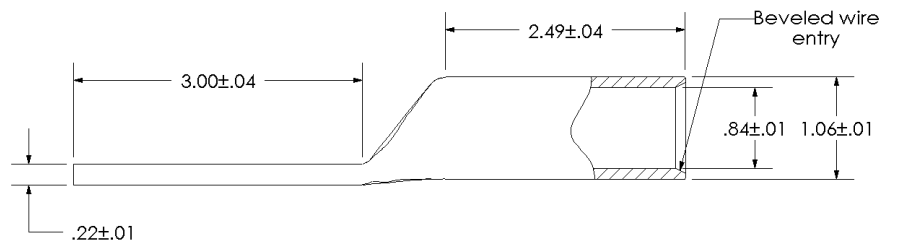

THIS COPY IS PROVIDED ON A RESTRICTED BASIS AND IS NOT TO BE USED IN ANY WAY DETRIMENTAL TO THE INTERESTS OF PANDUIT CORP.

Material	High Conductivity Seamless Copper Tube
Plating	Electro-Tin
Wire Size	500 kcmil
Wire Type	Stranded Copper; Class B: Compact, Compressed or Concentric, Class C: Concentric
Wire Strip Length	2-5/8 in.
Stud Size	N/A
UL Listed Wire Connector	Yes, for applications up to 35kv. Consult cable manufacturer for voltage stress relief instructions with applications greater than 2000 volts.
UL Temperature Rating	90° C
C.S.A Certified Wire Connector	Yes
Panduit Color Code on Barrel	BROWN
Panduit Die Index No. on Barrel	P87
Alternate Industry Die Index No. ( ) on Barrel	(20)

				<b>PANDUIT CORP. TINLEY PARK, ILLINOIS</b>	
				LCC500-00-6 Copper Lug - Blank Tongue, Long Barrel	
00	12/02	SAB	DRL	RELEASED	10333
REV	DATE	BY	CHK	DESCRIPTION	ECN
					SCALE N/A
					DRAWING NO / CAD FILE LCC500-00-CUST