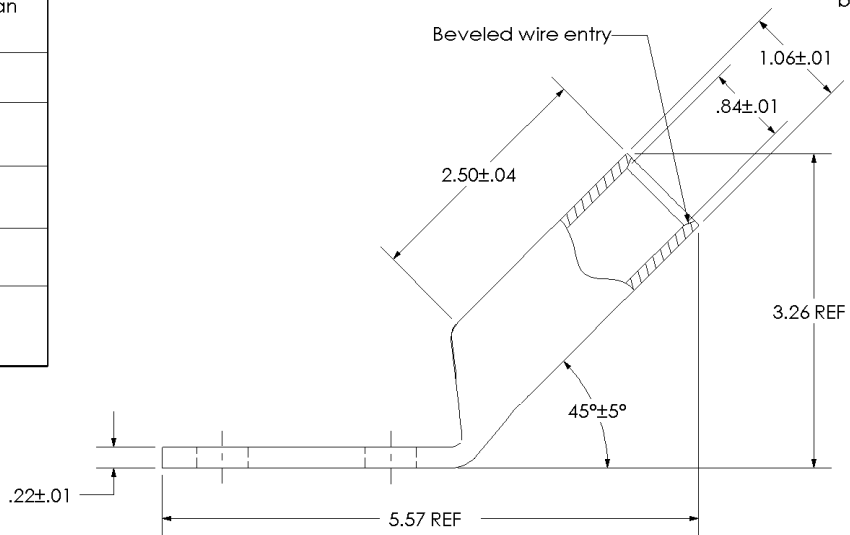

sales@integrated-circuit.com

THIS COPY IS PROVIDED ON A RESTRICTED BASIS AND IS NOT TO BE USED IN ANY WAY DETRIMENTAL TO THE INTERESTS OF PANDUIT CORP.

Material	High Conductivity Seamless Copper Tube
Plating	Electro-Tin
Wire Size	500 kcmil
Wire Type	Stranded Copper; Class B: Compact, Compressed or Concentric, Class C: Concentric
Wire Strip Length	2-5/8 in.
Stud Size	1/2 in.
UL Listed Wire Connector	Yes, for applications up to 35kv. Consult cable manufacturer for voltage stress relief instructions with applications greater than 2000 volts.
UL Temperature Rating	90° C
C.S.A Certified Wire Connector	Yes
Panduit Color Code on Barrel	BROWN
Panduit Die Index No. on Barrel	P87
Alternate Industry Die Index No. () on Barrel	(20)

Color coded barrel markings

REV	DATE	BY	CHK	DESCRIPTION	ECN
00	8/02	SAB	DRL	RELEASED	10334

PANDUIT CORP. TINLEY PARK, ILLINOIS

LCC500-12H-6
 Copper Lug - Two-Hole, Long Barrel, 45° Angle Tongue

SCALE N/A DRAWING NO / CAD FILE LCC500-12H-CUST