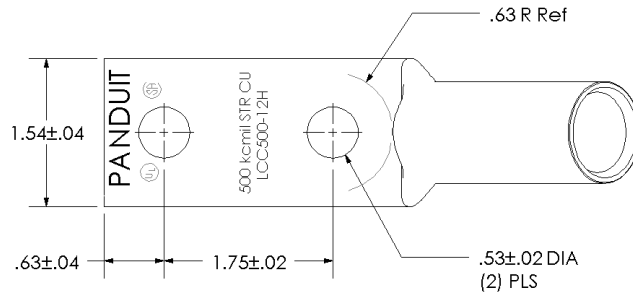

sales@integrated-circuit.com

THIS COPY IS PROVIDED ON A RESTRICTED BASIS AND IS NOT TO BE USED IN ANY WAY DETRIMENTAL TO THE INTERESTS OF PANDUIT CORP.

Material	High Conductivity Seamless Copper Tube
Plating	Electro-Tin
Wire Size	500 kcmil
Wire Type	Stranded Copper; Class B: Compact, Compressed or Concentric, Class C: Concentric
Wire Strip Length	2-5/8 in.
Stud Size	1/2 in.
UL Listed Wire Connector	Yes, for applications up to 35kv. Consult cable manufacturer for voltage stress relief instructions with applications greater than 2000 volts.
UL Temperature Rating	90° C
C.S.A Certified Wire Connector	Yes
Panduit Color Code on Barrel	BROWN
Panduit Die Index No. on Barrel	P87
Alternate Industry Die Index No. () on Barrel	(20)

Color coded barrel markings

REV	DATE	BY	CHK	DESCRIPTION	ECN
00	8/02	SAB	DRL	RELEASED	10334

PANDUIT CORP. TINLEY PARK, ILLINOIS

LCC500-12H-6
 Copper Lug - Two-Hole, Long Barrel, 45° Angle Tongue

SCALE N/A DRAWING NO / CAD FILE LCC500-12H-CUST