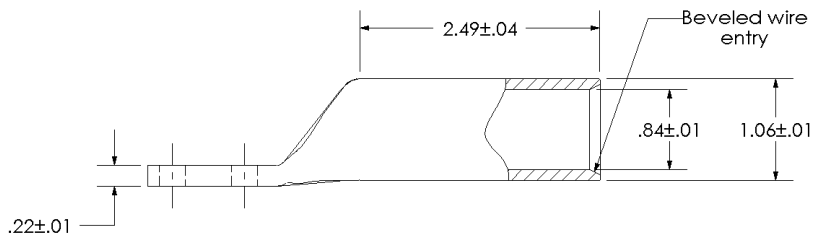

sales@integrated-circuit.com

THIS COPY IS PROVIDED ON A RESTRICTED BASIS AND IS NOT TO BE USED IN ANY WAY DETRIMENTAL TO THE INTERESTS OF PANDUIT CORP.

Material	High Conductivity Seamless Copper Tube
Plating	Electro-Tin
Wire Size	500 kcmil
Wire Type	Stranded Copper; Class B: Compact, Compressed or Concentric, Class C: Concentric
Wire Strip Length	2-5/8 in.
Stud Size	1/4 in.
UL Listed Wire Connector	Yes, for applications up to 35kv. Consult cable manufacturer for voltage stress relief instructions with applications greater than 2000 volts.
UL Temperature Rating	90° C
C.S.A Certified Wire Connector	Yes
Panduit Color Code on Barrel	BROWN
Panduit Die Index No. on Barrel	P87
Alternate Industry Die Index No. () on Barrel	(20)

00	12/02	SAB	DRL	RELEASED	10333
REV	DATE	BY	CHK	DESCRIPTION	ECN

PANDUIT CORP. TINLEY PARK, ILLINOIS

LCC500-14B-6
 Copper Lug - Two-Hole, Long Barrel

SCALE N/A DRAWING NO / CAD FILE LCC500-14B-CUST