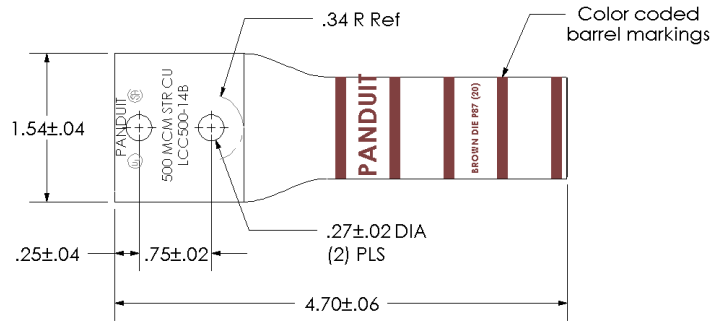

sales@integrated-circuit.com

THIS COPY IS PROVIDED ON A RESTRICTED BASIS AND IS NOT TO BE USED IN ANY WAY DETRIMENTAL TO THE INTERESTS OF PANDUIT CORP.

Material	High Conductivity Seamless Copper Tube
Plating	Electro-Tin
Wire Size	500 kcmil
Wire Type	Stranded Copper; Class B: Compact, Compressed or Concentric, Class C: Concentric
Wire Strip Length	2-5/8 in.
Stud Size	1/4 in.
UL Listed Wire Connector	Yes, for applications up to 35kv. Consult cable manufacturer for voltage stress relief instructions with applications greater than 2000 volts.
UL Temperature Rating	90° C
C.S.A Certified Wire Connector	Yes
Panduit Color Code on Barrel	BROWN
Panduit Die Index No. on Barrel	P87
Alternate Industry Die Index No. () on Barrel	(20)

00	12/02	SAB	DRL	RELEASED	10333
REV	DATE	BY	CHK	DESCRIPTION	ECN

PANDUIT CORP. TINLEY PARK, ILLINOIS

LCC500-14B-6
 Copper Lug - Two-Hole, Long Barrel

SCALE N/A DRAWING NO / CAD FILE LCC500-14B-CUST