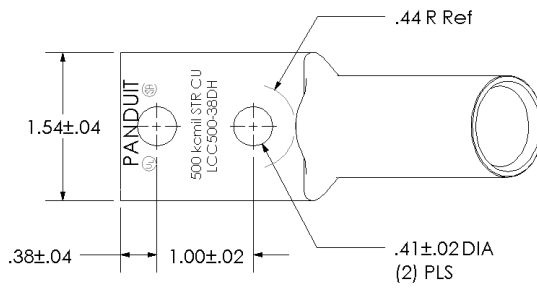

[sales@integrated-circuit.com](mailto:sales@integrated-circuit.com)

THIS COPY IS PROVIDED ON A RESTRICTED BASIS AND IS NOT TO BE USED IN ANY WAY DETRIMENTAL TO THE INTERESTS OF PANDUIT CORP.

Material	High Conductivity Seamless Copper Tube
Plating	Electro-Tin
Wire Size	500 kcmil
Wire Type	Stranded Copper; Class B: Compact, Compressed or Concentric, Class C: Concentric
Wire Strip Length	2-5/8 in.
Stud Size	3/8 in.
UL Listed Wire Connector	Yes, for applications up to 35kv. Consult cable manufacturer for voltage stress relief instructions with applications greater than 2000 volts.
UL Temperature Rating	90° C
C.S.A Certified Wire Connector	Yes
Panduit Color Code on Barrel	BROWN
Panduit Die Index No. on Barrel	P87
Alternate Industry Die Index No. ( ) on Barrel	(20)

Color coded barrel markings

REV	DATE	BY	CHK	DESCRIPTION	ECN
00	8/02	SAB	DRL	RELEASED	10334

**PANDUIT CORP.** TINLEY PARK, ILLINOIS

LCC500-38DH-6  
 Copper Lug - Two-Hole, Long Barrel, 45° Angle Tongue

SCALE N/A DRAWING NO / CAD FILE LCC500-38DH-CUST