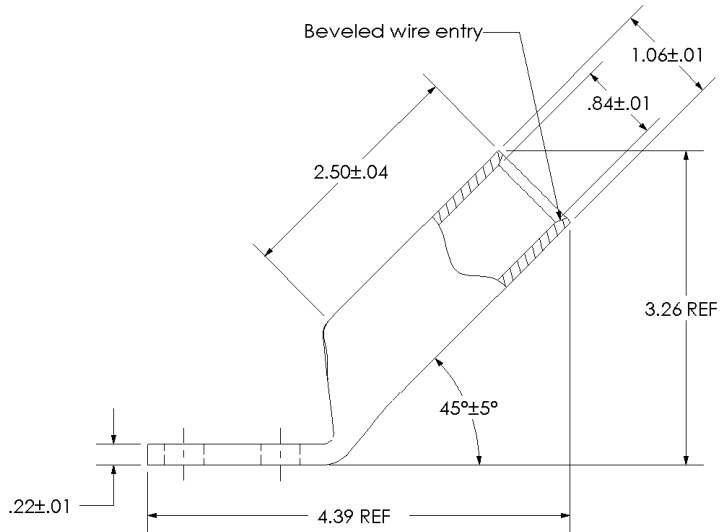

[sales@integrated-circuit.com](mailto:sales@integrated-circuit.com)

THIS COPY IS PROVIDED ON A RESTRICTED BASIS AND IS NOT TO BE USED IN ANY WAY DETRIMENTAL TO THE INTERESTS OF PANDUIT CORP.

Material	High Conductivity Seamless Copper Tube
Plating	Electro-Tin
Wire Size	500 kcmil
Wire Type	Stranded Copper; Class B: Compact, Compressed or Concentric, Class C: Concentric
Wire Strip Length	2-5/8 in.
Stud Size	3/8 in.
UL Listed Wire Connector	Yes, for applications up to 35kv. Consult cable manufacturer for voltage stress relief instructions with applications greater than 2000 volts.
UL Temperature Rating	90° C
C.S.A Certified Wire Connector	Yes
Panduit Color Code on Barrel	BROWN
Panduit Die Index No. on Barrel	P87
Alternate Industry Die Index No. ( ) on Barrel	(20)

Color coded barrel markings

REV	DATE	BY	CHK	DESCRIPTION	ECN
00	8/02	SAB	DRL	RELEASED	10334

**PANDUIT CORP.** TINLEY PARK, ILLINOIS

LCC500-38DH-6  
 Copper Lug - Two-Hole, Long Barrel, 45° Angle Tongue

SCALE N/A DRAWING NO / CAD FILE LCC500-38DH-CUST