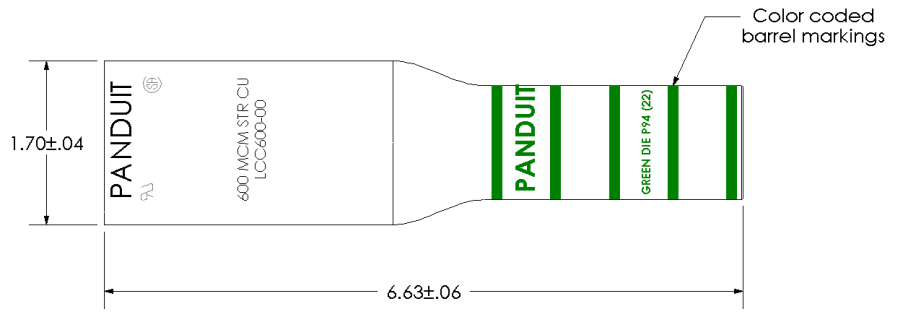

Excellent Integrated System Limited

Stocking Distributor

Click to view price, real time Inventory, Delivery & Lifecycle Information:

[Panduit](#)
[LCC600-00-6](#)

For any questions, you can email us directly:
sales@integrated-circuit.com

THIS COPY IS PROVIDED ON A RESTRICTED BASIS AND IS NOT TO BE USED IN ANY WAY DETRIMENTAL TO THE INTERESTS OF PANDUIT CORP.

Material	High Conductivity Seamless Copper Tube
Plating	Electro-Tin
Wire Size	600 kcmil
Wire Type	Stranded Copper; Class B: Compact, Compressed or Concentric, Class C: Concentric
Wire Strip Length	2-3/4 in.
Stud Size	N/A
UL Listed Wire Connector	Yes, for applications up to 35kv. Consult cable manufacturer for voltage stress relief instructions with applications greater than 2000 volts.
UL Temperature Rating	90 ° C
C.S.A Certified Wire Connector	Yes
Panduit Color Code on Barrel	GREEN
Panduit Die Index No. on Barrel	P94
Alternate Industry Die Index No. () on Barrel	{22}

				PANDUIT CORP. TINLEY PARK, ILLINOIS	
				LCC600-00-6 Copper Lug - Blank Tongue, Long Barrel	
00	12/02	SAB	DRL	RELEASED	10333
REV	DATE	BY	CHK	DESCRIPTION	ECN
					SCALE N/A
					DRAWING NO / CAD FILE
					LCC600-00-CUST