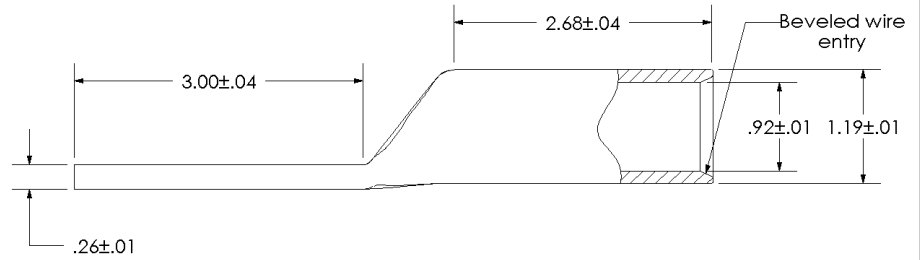

THIS COPY IS PROVIDED ON A RESTRICTED BASIS AND IS NOT TO BE USED IN ANY WAY DETRIMENTAL TO THE INTERESTS OF PANDUIT CORP.

Material	High Conductivity Seamless Copper Tube
Plating	Electro-Tin
Wire Size	600 kcmil
Wire Type	Stranded Copper; Class B: Compact, Compressed or Concentric, Class C: Concentric
Wire Strip Length	2-3/4 in.
Stud Size	N/A
UL Listed Wire Connector	Yes, for applications up to 35kv. Consult cable manufacturer for voltage stress relief instructions with applications greater than 2000 volts.
UL Temperature Rating	90 ° C
C.S.A Certified Wire Connector	Yes
Panduit Color Code on Barrel	GREEN
Panduit Die Index No. on Barrel	P94
Alternate Industry Die Index No. () on Barrel	{22}

				PANDUIT CORP. TINLEY PARK, ILLINOIS	
				LCC600-00-6 Copper Lug - Blank Tongue, Long Barrel	
00	12/02	SAB	DRL	RELEASED	10333
REV	DATE	BY	CHK	DESCRIPTION	ECN
					SCALE N/A
					DRAWING NO / CAD FILE
					LCC600-00-CUST