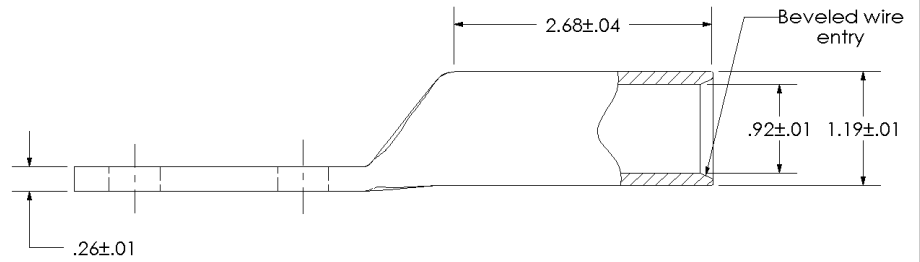

sales@integrated-circuit.com

THIS COPY IS PROVIDED ON A RESTRICTED BASIS AND IS NOT TO BE USED IN ANY WAY DETRIMENTAL TO THE INTERESTS OF PANDUIT CORP.

Material	High Conductivity Seamless Copper Tube
Plating	Electro-Tin
Wire Size	600 kcmil
Wire Type	Stranded Copper; Class B: Compact, Compressed or Concentric, Class C: Concentric
Wire Strip Length	2-3/4 in.
Stud Size	1/2 in.
UL Listed Wire Connector	Yes, for applications up to 35kv. Consult cable manufacturer for voltage stress relief instructions with applications greater than 2000 volts.
UL Temperature Rating	90° C
C.S.A Certified Wire Connector	Yes
Panduit Color Code on Barrel	GREEN
Panduit Die Index No. on Barrel	P94
Alternate Industry Die Index No. () on Barrel	(22)

				PANDUIT CORP. TINLEY PARK, ILLINOIS	
				LCC600-12-6 Copper Lug - Two-Hole, Long Barrel	
00	12/02	SAB	DRL	RELEASED	10333
REV	DATE	BY	CHK	DESCRIPTION	ECN
					SCALE N/A
					DRAWING NO / CAD FILE LCC600-12-CUST