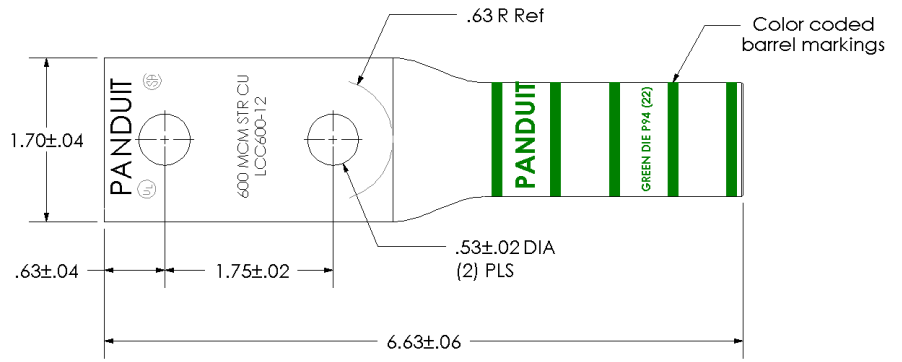

sales@integrated-circuit.com

THIS COPY IS PROVIDED ON A RESTRICTED BASIS AND IS NOT TO BE USED IN ANY WAY DETRIMENTAL TO THE INTERESTS OF PANDUIT CORP.

Material	High Conductivity Seamless Copper Tube
Plating	Electro-Tin
Wire Size	600 kcmil
Wire Type	Stranded Copper; Class B: Compact, Compressed or Concentric, Class C: Concentric
Wire Strip Length	2-3/4 in.
Stud Size	1/2 in.
UL Listed Wire Connector	Yes, for applications up to 35kv. Consult cable manufacturer for voltage stress relief instructions with applications greater than 2000 volts.
UL Temperature Rating	90° C
C.S.A Certified Wire Connector	Yes
Panduit Color Code on Barrel	GREEN
Panduit Die Index No. on Barrel	P94
Alternate Industry Die Index No. () on Barrel	(22)

				PANDUIT CORP. TINLEY PARK, ILLINOIS	
				LCC600-12-6 Copper Lug - Two-Hole, Long Barrel	
00	12/02	SAB	DRL	RELEASED	10333
REV	DATE	BY	CHK	DESCRIPTION	ECN
					SCALE N/A
					DRAWING NO / CAD FILE LCC600-12-CUST