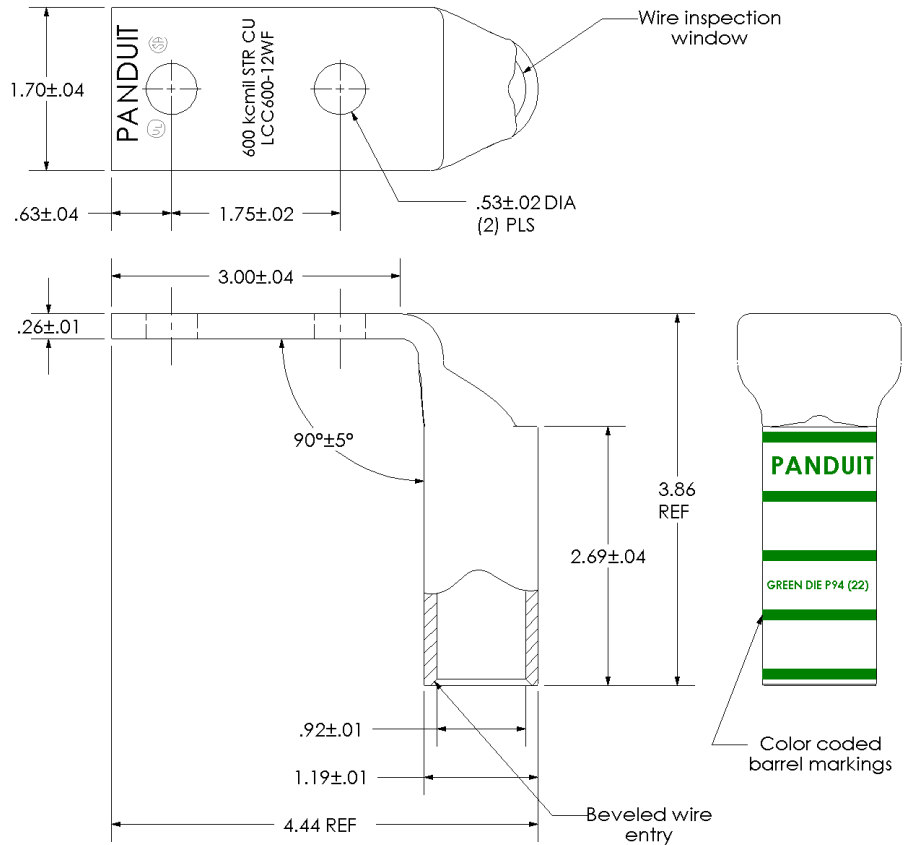

Excellent Integrated System Limited

Stocking Distributor

Click to view price, real time Inventory, Delivery & Lifecycle Information:

[Panduit](#)

[LCC600-12WF-6](#)

For any questions, you can email us directly:

sales@integrated-circuit.com

THIS COPY IS PROVIDED ON A RESTRICTED BASIS AND IS NOT TO BE USED IN ANY WAY DETRIMENTAL TO THE INTERESTS OF PANDUIT CORP.

Material	High Conductivity Seamless Copper Tube
Plating	Electro-Tin
Wire Size	600 kcmil
Wire Type	Stranded Copper; Class B: Compact, Compressed or Concentric, Class C: Concentric
Wire Strip Length	2-3/4 in.
Stud Size	1/2 in.
UL Listed Wire Connector	Yes, for applications up to 35kv. Consult cable manufacturer for voltage stress relief instructions with applications greater than 2000 volts.
UL Temperature Rating	90° C
C.S.A Certified Wire Connector	Yes
Panduit Color Code on Barrel	GREEN
Panduit Die Index No. on Barrel	P94
Alternate Industry Die Index No. () on Barrel	{22}

00	9/02	SAB	DRL	RELEASED	10342
REV	DATE	BY	CHK	DESCRIPTION	ECN

PANDUIT CORP. TINLEY PARK, ILLINOIS

LCC600-12WF-6
 Copper Lug - Two-Hole, Long Barrel with Window, 90° Angle Tongue

SCALE N/A DRAWING NO / CAD FILE LCC600-12WF-CUST