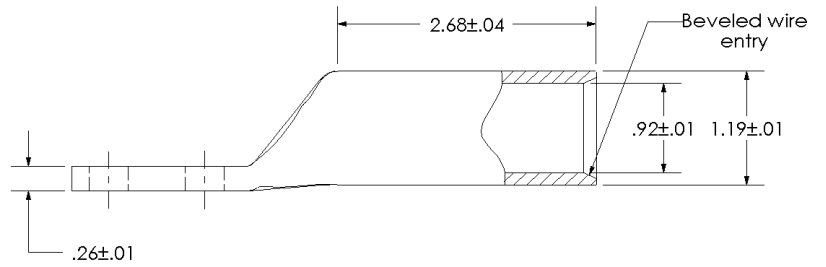

[sales@integrated-circuit.com](mailto:sales@integrated-circuit.com)

THIS COPY IS PROVIDED ON A RESTRICTED BASIS AND IS NOT TO BE USED IN ANY WAY DETRIMENTAL TO THE INTERESTS OF PANDUIT CORP.

Material	High Conductivity Seamless Copper Tube
Plating	Electro-Tin
Wire Size	600 kcmil
Wire Type	Stranded Copper; Class B: Compact, Compressed or Concentric, Class C: Concentric
Wire Strip Length	2-3/4 in.
Stud Size	3/8 in.
UL Listed Wire Connector	Yes, for applications up to 35kv. Consult cable manufacturer for voltage stress relief instructions with applications greater than 2000 volts.
UL Temperature Rating	90° C
C.S.A Certified Wire Connector	Yes
Panduit Color Code on Barrel	GREEN
Panduit Die Index No. on Barrel	P94
Alternate Industry Die Index No. ( ) on Barrel	(22)

00	12/02	SAB	DRL	RELEASED	10333
REV	DATE	BY	CHK	DESCRIPTION	ECN

**PANDUIT CORP.** TINLEY PARK, ILLINOIS

LCC600-38D-6  
 Copper Lug - Two-Hole, Long Barrel

SCALE	N/A	DRAWING NO / CAD FILE	LCC600-38D-CUST
-------	-----	-----------------------	-----------------