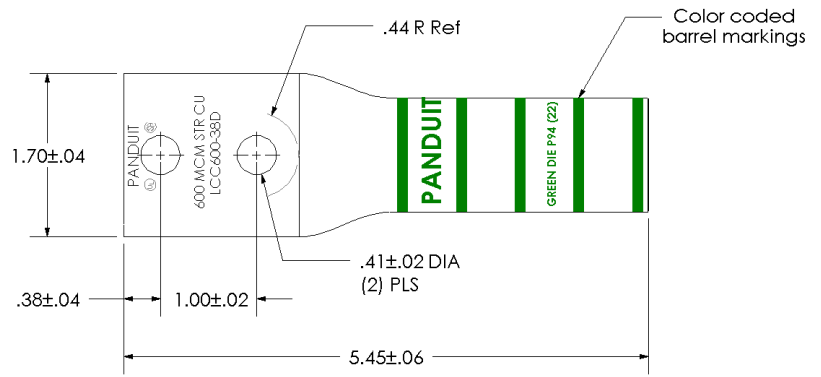

[sales@integrated-circuit.com](mailto:sales@integrated-circuit.com)

THIS COPY IS PROVIDED ON A RESTRICTED BASIS AND IS NOT TO BE USED IN ANY WAY DETRIMENTAL TO THE INTERESTS OF PANDUIT CORP.

Material	High Conductivity Seamless Copper Tube
Plating	Electro-Tin
Wire Size	600 kcmil
Wire Type	Stranded Copper; Class B: Compact, Compressed or Concentric, Class C: Concentric
Wire Strip Length	2-3/4 in.
Stud Size	3/8 in.
UL Listed Wire Connector	Yes, for applications up to 35kv. Consult cable manufacturer for voltage stress relief instructions with applications greater than 2000 volts.
UL Temperature Rating	90° C
C.S.A Certified Wire Connector	Yes
Panduit Color Code on Barrel	GREEN
Panduit Die Index No. on Barrel	P94
Alternate Industry Die Index No. ( ) on Barrel	(22)

00	12/02	SAB	DRL	RELEASED	10333
REV	DATE	BY	CHK	DESCRIPTION	ECN

**PANDUIT CORP.** TINLEY PARK, ILLINOIS

LCC600-38D-6  
 Copper Lug - Two-Hole, Long Barrel

SCALE	N/A	DRAWING NO / CAD FILE	LCC600-38D-CUST
-------	-----	-----------------------	-----------------