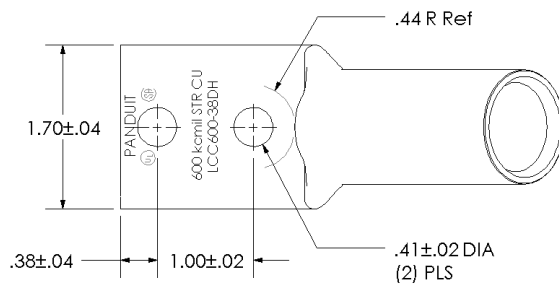

sales@integrated-circuit.com

THIS COPY IS PROVIDED ON A RESTRICTED BASIS AND IS NOT TO BE USED IN ANY WAY DETRIMENTAL TO THE INTERESTS OF PANDUIT CORP.

Material	High Conductivity Seamless Copper Tube
Plating	Electro-Tin
Wire Size	600 kcmil
Wire Type	Stranded Copper; Class B: Compact, Compressed or Concentric, Class C: Concentric
Wire Strip Length	2-3/4 in.
Stud Size	3/8 in.
UL Listed Wire Connector	Yes, for applications up to 35kv. Consult cable manufacturer for voltage stress relief instructions with applications greater than 2000 volts.
UL Temperature Rating	90° C
C.S.A Certified Wire Connector	Yes
Panduit Color Code on Barrel	GREEN
Panduit Die Index No. on Barrel	P94
Alternate Industry Die Index No. () on Barrel	(22)

Color coded barrel markings

REV	DATE	BY	CHK	DESCRIPTION	ECN
00	8/02	SAB	DRL	RELEASED	10334

PANDUIT CORP. TINLEY PARK, ILLINOIS

LCC600-38DH-6
 Copper Lug - Two-Hole, Long Barrel, 45° Angle Tongue

SCALE N/A DRAWING NO / CAD FILE LCC600-38DH-CUST