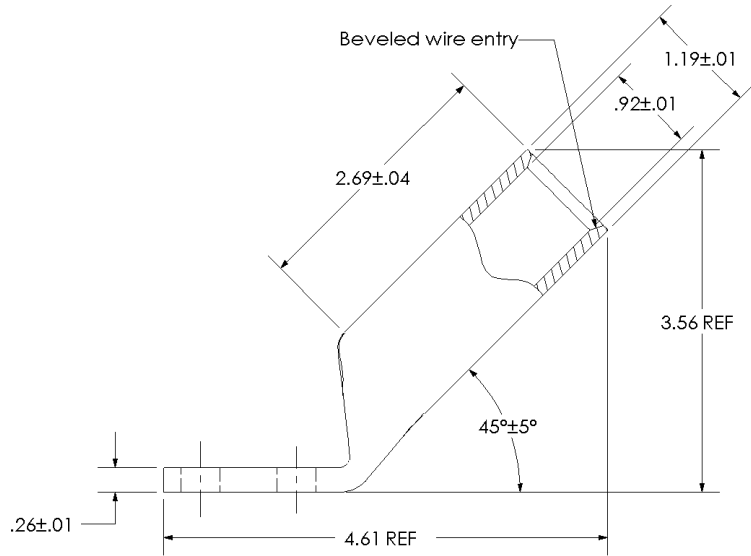

sales@integrated-circuit.com

THIS COPY IS PROVIDED ON A RESTRICTED BASIS AND IS NOT TO BE USED IN ANY WAY DETRIMENTAL TO THE INTERESTS OF PANDUIT CORP.

Material	High Conductivity Seamless Copper Tube
Plating	Electro-Tin
Wire Size	600 kcmil
Wire Type	Stranded Copper; Class B: Compact, Compressed or Concentric, Class C: Concentric
Wire Strip Length	2-3/4 in.
Stud Size	3/8 in.
UL Listed Wire Connector	Yes, for applications up to 35kv. Consult cable manufacturer for voltage stress relief instructions with applications greater than 2000 volts.
UL Temperature Rating	90° C
C.S.A Certified Wire Connector	Yes
Panduit Color Code on Barrel	GREEN
Panduit Die Index No. on Barrel	P94
Alternate Industry Die Index No. () on Barrel	(22)

Color coded barrel markings

REV	DATE	BY	CHK	DESCRIPTION	ECN
00	8/02	SAB	DRL	RELEASED	10334

PANDUIT CORP. TINLEY PARK, ILLINOIS

LCC600-38DH-6
 Copper Lug - Two-Hole, Long Barrel, 45° Angle Tongue

SCALE N/A DRAWING NO / CAD FILE LCC600-38DH-CUST