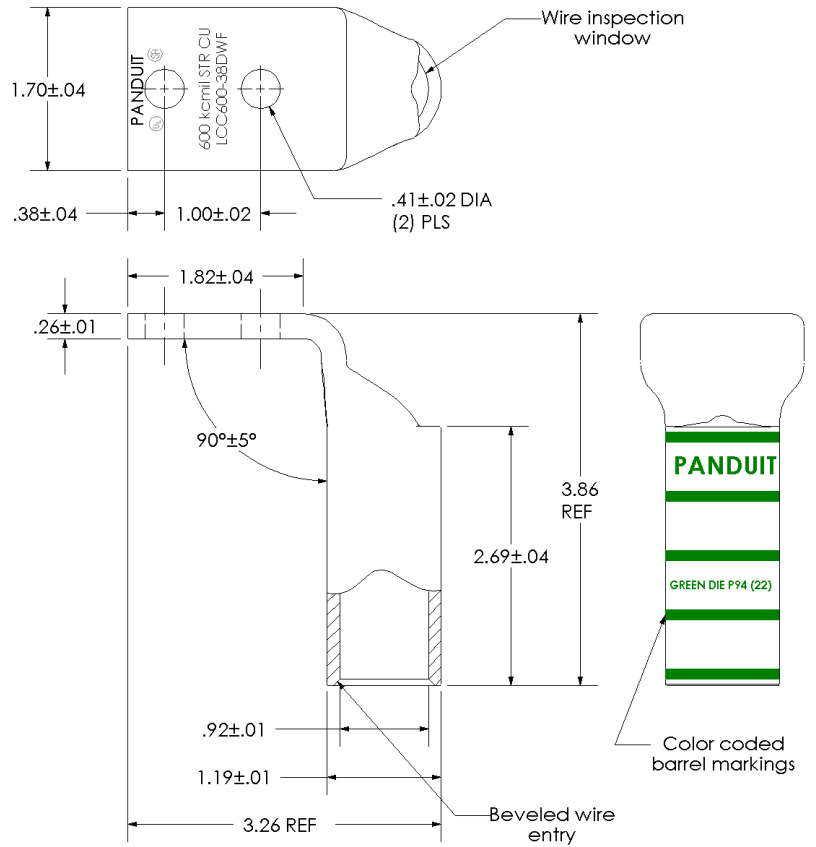

## Excellent Integrated System Limited

Stocking Distributor

Click to view price, real time Inventory, Delivery & Lifecycle Information:

[Panduit](#)

[LCC600-38DWF-6](#)

For any questions, you can email us directly:

[sales@integrated-circuit.com](mailto:sales@integrated-circuit.com)

THIS COPY IS PROVIDED ON A RESTRICTED BASIS AND IS NOT TO BE USED IN ANY WAY DETRIMENTAL TO THE INTERESTS OF PANDUIT CORP.

Material	High Conductivity Seamless Copper Tube
Plating	Electro-Tin
Wire Size	600 kcmil
Wire Type	Stranded Copper; Class B: Compact, Compressed or Concentric, Class C: Concentric
Wire Strip Length	2-3/4 in.
Stud Size	3/8 in.
UL Listed Wire Connector	Yes, for applications up to 35kv. Consult cable manufacturer for voltage stress relief instructions with applications greater than 2000 volts.
UL Temperature Rating	90° C
C.S.A Certified Wire Connector	Yes
Panduit Color Code on Barrel	GREEN
Panduit Die Index No. on Barrel	P94
Alternate Industry Die Index No. ( ) on Barrel	(22)

00	9/02	SAB	DRL	RELEASED	10342
REV	DATE	BY	CHK	DESCRIPTION	ECN

**PANDUIT CORP.** TINLEY PARK, ILLINOIS

LCC600-38DWF-6  
 Copper Lug - Two-Hole, Long Barrel with Window, 90° Angle Tongue  
 SCALE N/A  
 DRAWING NO / CAD FILE LCC600-38DWF-CUST