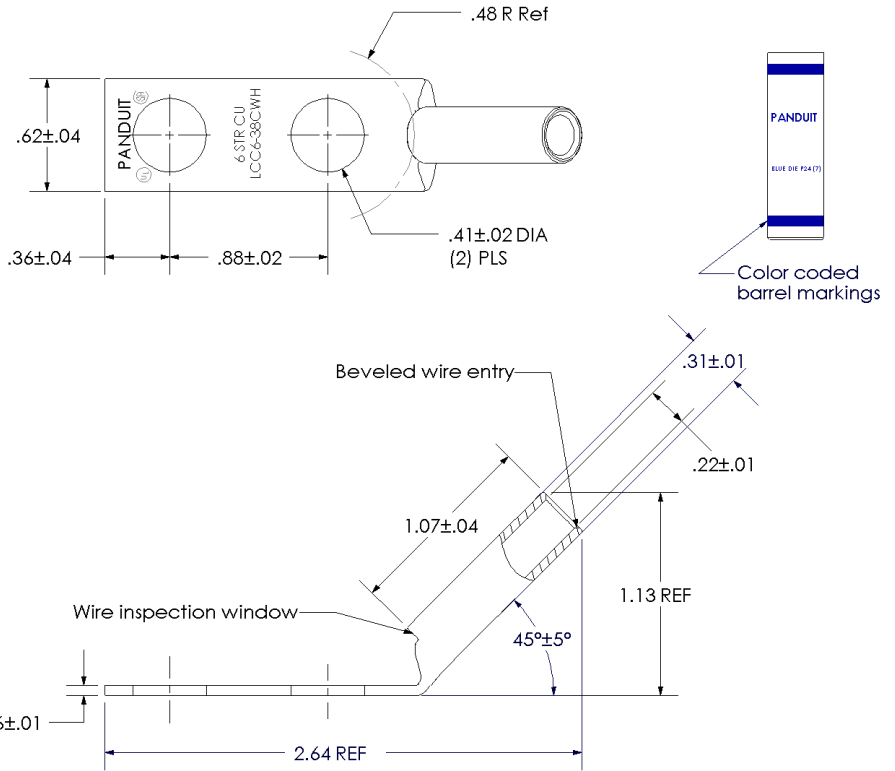

Excellent Integrated System Limited

Stocking Distributor

Click to view price, real time Inventory, Delivery & Lifecycle Information:

[Panduit](#)

[LCC6-38CWH-L](#)

For any questions, you can email us directly:

sales@integrated-circuit.com

THIS COPY IS PROVIDED ON A RESTRICTED BASIS AND IS NOT TO BE USED IN ANY WAY DETRIMENTAL TO THE INTERESTS OF PANDUIT CORP.

Material	High Conductivity Seamless Copper Tube
Plating	Electro-Tin
Wire Size	6 AWG
Wire Type	Stranded Copper; Class B: Compact, Compressed or Concentric, Class C: Concentric
Wire Strip Length	1-1/8 in.
Stud Size	3/8 in.
UL Listed Wire Connector	Yes, for applications up to 35kv. Consult cable manufacturer for voltage stress relief instructions with applications greater than 2000 volts.
UL Temperature Rating	90° C
C.S.A Certified Wire Connector	Yes
Panduit Color Code on Barrel	BLUE
Panduit Die Index No. on Barrel	P24
Alternate Industry Die Index No. () on Barrel	(7)

00	7/02	SAB	DRL	RELEASED	10341
REV	DATE	BY	CHK	DESCRIPTION	ECN

PANDUIT CORP. TINLEY PARK, ILLINOIS

LCC6-38CWH-L
 Copper Lug - Two-Hole, Long Barrel with Window, 45° Angle Tongue
 SCALE N/A DRAWING NO / CAD FILE LCC6-38CWH-CUST