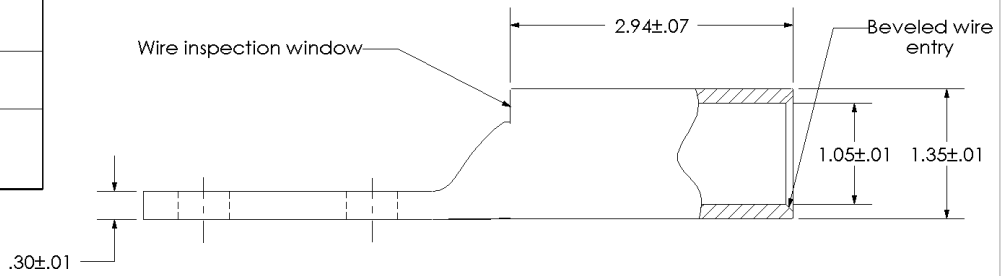

sales@integrated-circuit.com

THIS COPY IS PROVIDED ON A RESTRICTED BASIS AND IS NOT TO BE USED IN ANY WAY DETRIMENTAL TO THE INTERESTS OF PANDUIT CORP.

Material	High Conductivity Seamless Copper Tube
Plating	Electro-Tin
Wire Size	800 kcmil
Wire Type	Stranded Copper; Class B: Compact, Compressed or Concentric, Class C: Concentric
Wire Strip Length	3.0 in.
Stud Size	1/2 in.
UL Listed Wire Connector	Yes, for applications up to 35kv. Consult cable manufacturer for voltage stress relief instructions with applications greater than 2000 volts.
UL Temperature Rating	90° C
C.S.A Certified Wire Connector	Yes
Panduit Color Code on Barrel	ORANGE
Panduit Die Index No. on Barrel	P107
Alternate Industry Die Index No. () on Barrel	(25)

				PANDUIT CORP. TINLEY PARK, ILLINOIS	
				LCC800-12W-6 Copper Lug - Two-Hole, Long Barrel with Window	
00	9/02	SAB	DRL	RELEASED	10340
REV	DATE	BY	CHK	DESCRIPTION	ECN
				SCALE	N/A
				DRAWING NO / CAD FILE	LCC800-12W-CUST