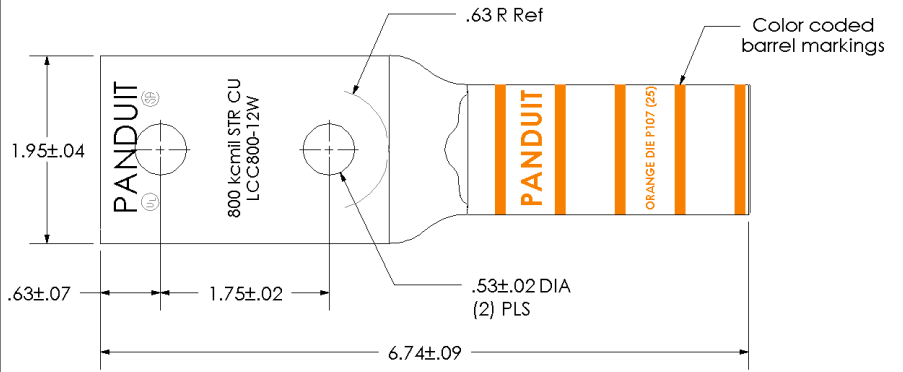

sales@integrated-circuit.com

THIS COPY IS PROVIDED ON A RESTRICTED BASIS AND IS NOT TO BE USED IN ANY WAY DETRIMENTAL TO THE INTERESTS OF PANDUIT CORP.

Material	High Conductivity Seamless Copper Tube
Plating	Electro-Tin
Wire Size	800 kcmil
Wire Type	Stranded Copper; Class B: Compact, Compressed or Concentric, Class C: Concentric
Wire Strip Length	3.0 in.
Stud Size	1/2 in.
UL Listed Wire Connector	Yes, for applications up to 35kv. Consult cable manufacturer for voltage stress relief instructions with applications greater than 2000 volts.
UL Temperature Rating	90° C
C.S.A Certified Wire Connector	Yes
Panduit Color Code on Barrel	ORANGE
Panduit Die Index No. on Barrel	P107
Alternate Industry Die Index No. () on Barrel	(25)

				PANDUIT CORP. TINLEY PARK, ILLINOIS	
				LCC800-12W-6 Copper Lug - Two-Hole, Long Barrel with Window	
00	9/02	SAB	DRL	RELEASED	10340
REV	DATE	BY	CHK	DESCRIPTION	ECN
				SCALE	N/A
				DRAWING NO / CAD FILE	LCC800-12W-CUST