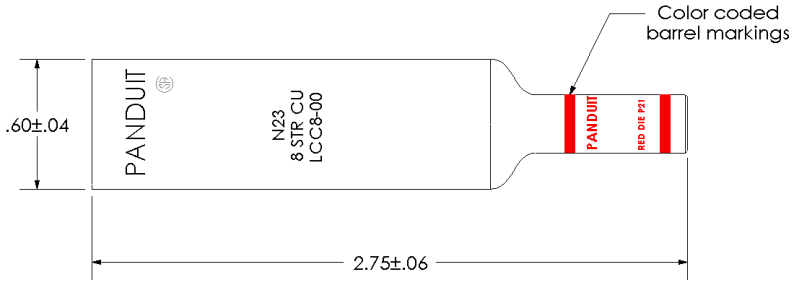

THIS COPY IS PROVIDED ON A RESTRICTED BASIS AND IS NOT TO BE USED IN ANY WAY DETRIMENTAL TO THE INTERESTS OF PANDUIT CORP.

Material	High Conductivity Seamless Copper Tube
Plating	Electro-Tin
Wire Size	8 AWG
Wire Type	Stranded Copper; Class B: Compact, Compressed or Concentric, Class C: Concentric
Wire Strip Length	3/4 in.
Stud Size	N/A
UL Listed Wire Connector	Yes, for applications up to 35kv. Consult cable manufacturer for voltage stress relief instructions with applications greater than 2000 volts.
UL Temperature Rating	90 ° C
C.S.A Certified Wire Connector	Yes
Panduit Color Code on Barrel	RED
Panduit Die Index No. on Barrel	P21
Alternate Industry Die Index No. () on Barrel	N/A

00	12/02	SAB	DRL	RELEASED	10333
REV	DATE	BY	CHK	DESCRIPTION	ECN

PANDUIT CORP. TINLEY PARK, ILLINOIS

LCC8-00-L
 Copper Lug - Blank Tongue, Long Barrel

SCALE N/A DRAWING NO / CAD FILE LCC8-00-CUST