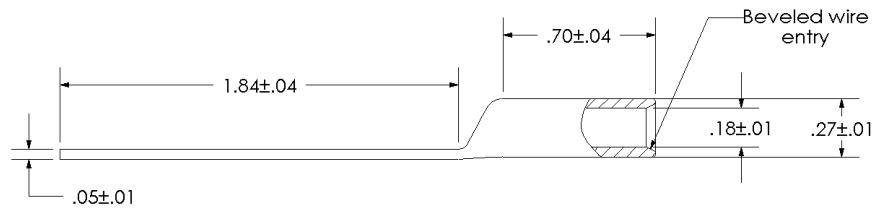

THIS COPY IS PROVIDED ON A RESTRICTED BASIS AND IS NOT TO BE USED IN ANY WAY DETRIMENTAL TO THE INTERESTS OF PANDUIT CORP.

Material	High Conductivity Seamless Copper Tube
Plating	Electro-Tin
Wire Size	8 AWG
Wire Type	Stranded Copper; Class B: Compact, Compressed or Concentric, Class C: Concentric
Wire Strip Length	3/4 in.
Stud Size	N/A
UL Listed Wire Connector	Yes, for applications up to 35kv. Consult cable manufacturer for voltage stress relief instructions with applications greater than 2000 volts.
UL Temperature Rating	90 ° C
C.S.A Certified Wire Connector	Yes
Panduit Color Code on Barrel	RED
Panduit Die Index No. on Barrel	P21
Alternate Industry Die Index No. () on Barrel	N/A

00	12/02	SAB	DRL	RELEASED	10333
REV	DATE	BY	CHK	DESCRIPTION	ECN

PANDUIT CORP. TINLEY PARK, ILLINOIS

LCC8-00-L
 Copper Lug - Blank Tongue, Long Barrel

SCALE N/A DRAWING NO / CAD FILE LCC8-00-CUST