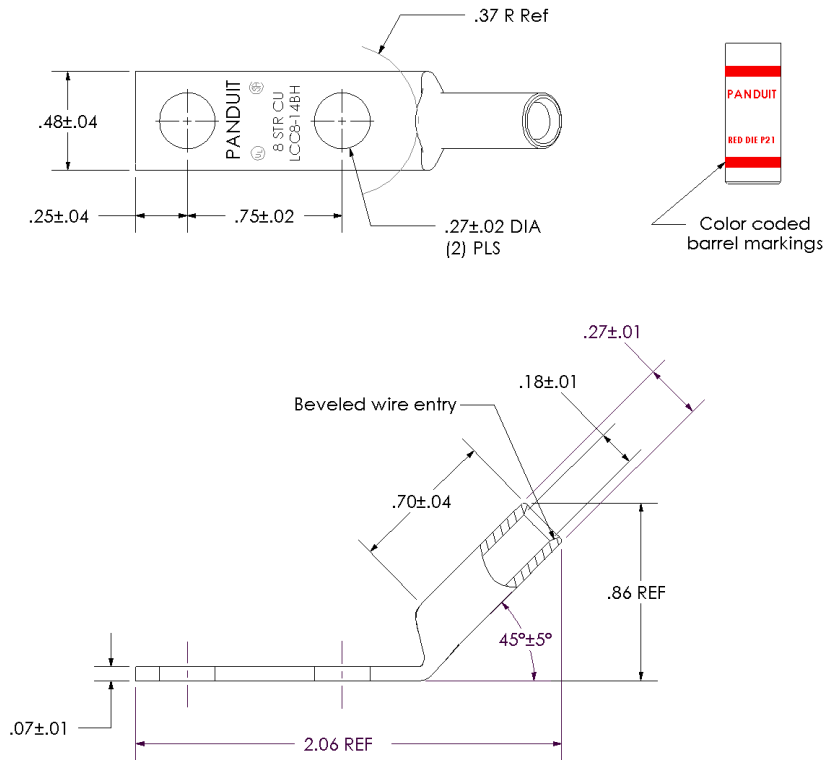

Excellent Integrated System Limited

Stocking Distributor

Click to view price, real time Inventory, Delivery & Lifecycle Information:

[Panduit](#)

[LCC8-14BH-L](#)

For any questions, you can email us directly:

sales@integrated-circuit.com

THIS COPY IS PROVIDED ON A RESTRICTED BASIS AND IS NOT TO BE USED IN ANY WAY DETRIMENTAL TO THE INTERESTS OF PANDUIT CORP.

Material	High Conductivity Seamless Copper Tube
Plating	Electro-Tin
Wire Size	8 AWG
Wire Type	Stranded Copper; Class B: Compact, Compressed or Concentric, Class C: Concentric
Wire Strip Length	3/4 in.
Stud Size	1/4 in.
UL Listed Wire Connector	Yes, for applications up to 35kv. Consult cable manufacturer for voltage stress relief instructions with applications greater than 2000 volts.
UL Temperature Rating	90 ° C
C.S.A Certified Wire Connector	Yes
Panduit Color Code on Barrel	RED
Panduit Die Index No. on Barrel	P21
Alternate Industry Die Index No. () on Barrel	N/A

				PANDUIT CORP. TINLEY PARK, ILLINOIS	
				LCC8-14BH-L	
00	8/02	SAB	DRL	RELEASED	10334
REV	DATE	BY	CHK	DESCRIPTION	ECN
					SCALE N/A
				DRAWING NO / CAD FILE LCC8-14BH-CUST	