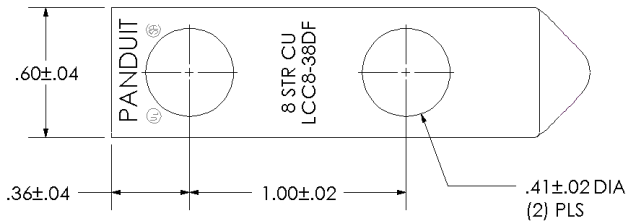

[sales@integrated-circuit.com](mailto:sales@integrated-circuit.com)

THIS COPY IS PROVIDED ON A RESTRICTED BASIS AND IS NOT TO BE USED IN ANY WAY DETRIMENTAL TO THE INTERESTS OF PANDUIT CORP.

Material	High Conductivity Seamless Copper Tube
Plating	Electro-Tin
Wire Size	8 AWG
Wire Type	Stranded Copper; Class B: Compact, Compressed or Concentric, Class C: Concentric
Wire Strip Length	3/4 in.
Stud Size	3/8 in.
UL Listed Wire Connector	Yes, for applications up to 35kv. Consult cable manufacturer for voltage stress relief instructions with applications greater than 2000 volts.
UL Temperature Rating	90° C
C.S.A Certified Wire Connector	Yes
Panduit Color Code on Barrel	RED
Panduit Die Index No. on Barrel	P21
Alternate Industry Die Index No. ( ) on Barrel	N/A

CERTIFIED

LISTED Wire Connector

00	9/02	SAB	DRL	RELEASED	10335
REV	DATE	BY	CHK	DESCRIPTION	ECN

**PANDUIT CORP.** TINLEY PARK, ILLINOIS

LCC8-38DF-L  
 Copper Lug - Two-Hole, Long Barrel, 90° Angle Tongue

SCALE N/A DRAWING NO / CAD FILE LCC8-38DF-CUST