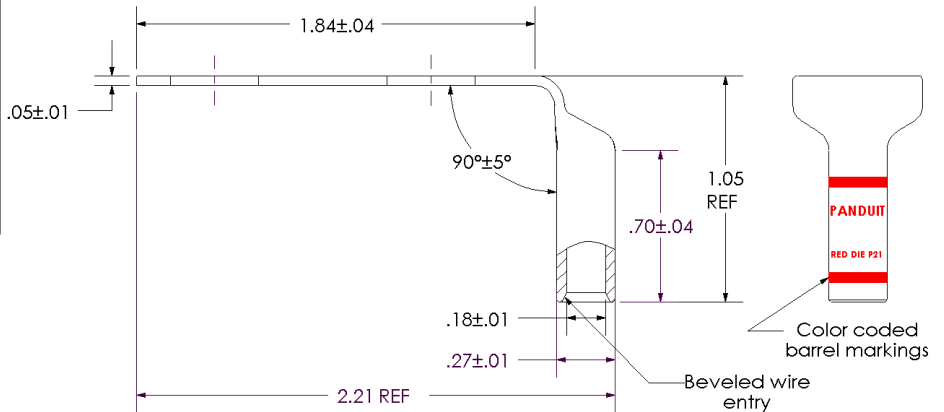

[sales@integrated-circuit.com](mailto:sales@integrated-circuit.com)

THIS COPY IS PROVIDED ON A RESTRICTED BASIS AND IS NOT TO BE USED IN ANY WAY DETRIMENTAL TO THE INTERESTS OF PANDUIT CORP.

Material	High Conductivity Seamless Copper Tube
Plating	Electro-Tin
Wire Size	8 AWG
Wire Type	Stranded Copper; Class B: Compact, Compressed or Concentric, Class C: Concentric
Wire Strip Length	3/4 in.
Stud Size	3/8 in.
UL Listed Wire Connector	Yes, for applications up to 35kv. Consult cable manufacturer for voltage stress relief instructions with applications greater than 2000 volts.
UL Temperature Rating	90° C
C.S.A Certified Wire Connector	Yes
Panduit Color Code on Barrel	RED
Panduit Die Index No. on Barrel	P21
Alternate Industry Die Index No. ( ) on Barrel	N/A

CERTIFIED

LISTED Wire Connector

00	9/02	SAB	DRL	RELEASED	10335
REV	DATE	BY	CHK	DESCRIPTION	ECN

**PANDUIT CORP.** TINLEY PARK, ILLINOIS

LCC8-38DF-L  
 Copper Lug - Two-Hole, Long Barrel, 90° Angle Tongue

SCALE N/A DRAWING NO / CAD FILE LCC8-38DF-CUST